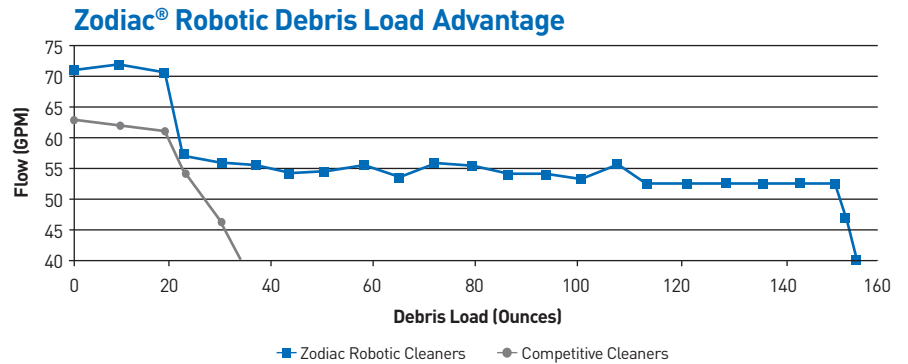

**25% MORE VACUUM**  
**AND 4X THE DEBRIS CAPACITY**  
OF ANY ROBOTIC CLEANER\*  
\*Under debris load.

**ENERGY EFFICIENT:**

Zodiac Robotic cleaners can reduce energy consumption up to 90%.  
 Costs just pennies per day to operate.