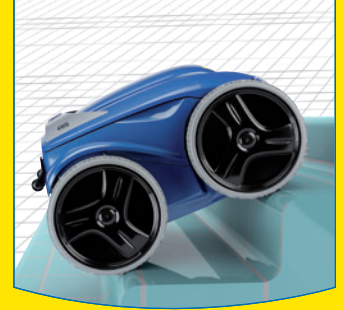

ACTIVMOTION SENSOR™

Automatically controls position at all times. Complete cleaning coverage without hang ups.

EASY LIFT SYSTEM

One touch drives cleaner to surface. Water automatically evacuates for easy removal.

1. Push LIFT button on control unit.
2. Cleaner climbs selected pool wall.
3. Water automatically evacuated.
4. Lightweight cleaner is easily lifted from pool.

NEW
and Highly Innovative!