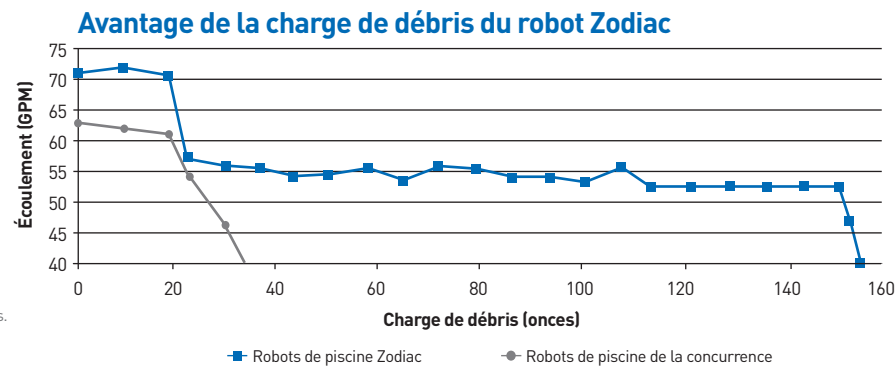

Spécifications

	3510 WD	3010 WD	3000 WD
Système "Easy Lift" NOUVEAU	Oui	Oui	Oui
Nettoyage facile du panier filtrant	Oui	Oui	Oui
Technologie d'aspiration par vortex	Oui	Oui	Oui
Capteur ActivMotion Sensor™	Oui	Oui	Oui
Télécommande NOUVEAU	Oui. Détection des mouvements	Non	Non
Cycle de nettoyage	Programmable 7 jours	Programmable 7 jours	Mode de nettoyage double : 1,5 et 2,5 heures
Modes de nettoyage	Fond, Fond/Paroi, Ligne d'eau uniquement, Personnalisé	Fond, Fond/Paroi	Fond, Fond/Paroi
Indicateur de panier filtrant sale NOUVEAU	Oui	Non	Non
Entraînement	4 roues motrices	4 roues motrices	2 roues motrices
Courant de nettoyage de l'eau vers l'arrière	Oui	Oui	Oui
Type de brosse	Lame solide	Plissé	Plissé
Longueur du câble	Câble 70 pi/Piscine 60 pi	Câble 60 pi/Piscine 50 pi	Câble 60 pi/Piscine 50 pi
Chariot de qualité NOUVEAU	Oui	Oui	Oui

25% PLUS DE PUISSANCE D'ASPIRATION
ET
4X LA CAPACITÉ DE DÉBRIS DE TOUT ROBOT NETTOYEUR*