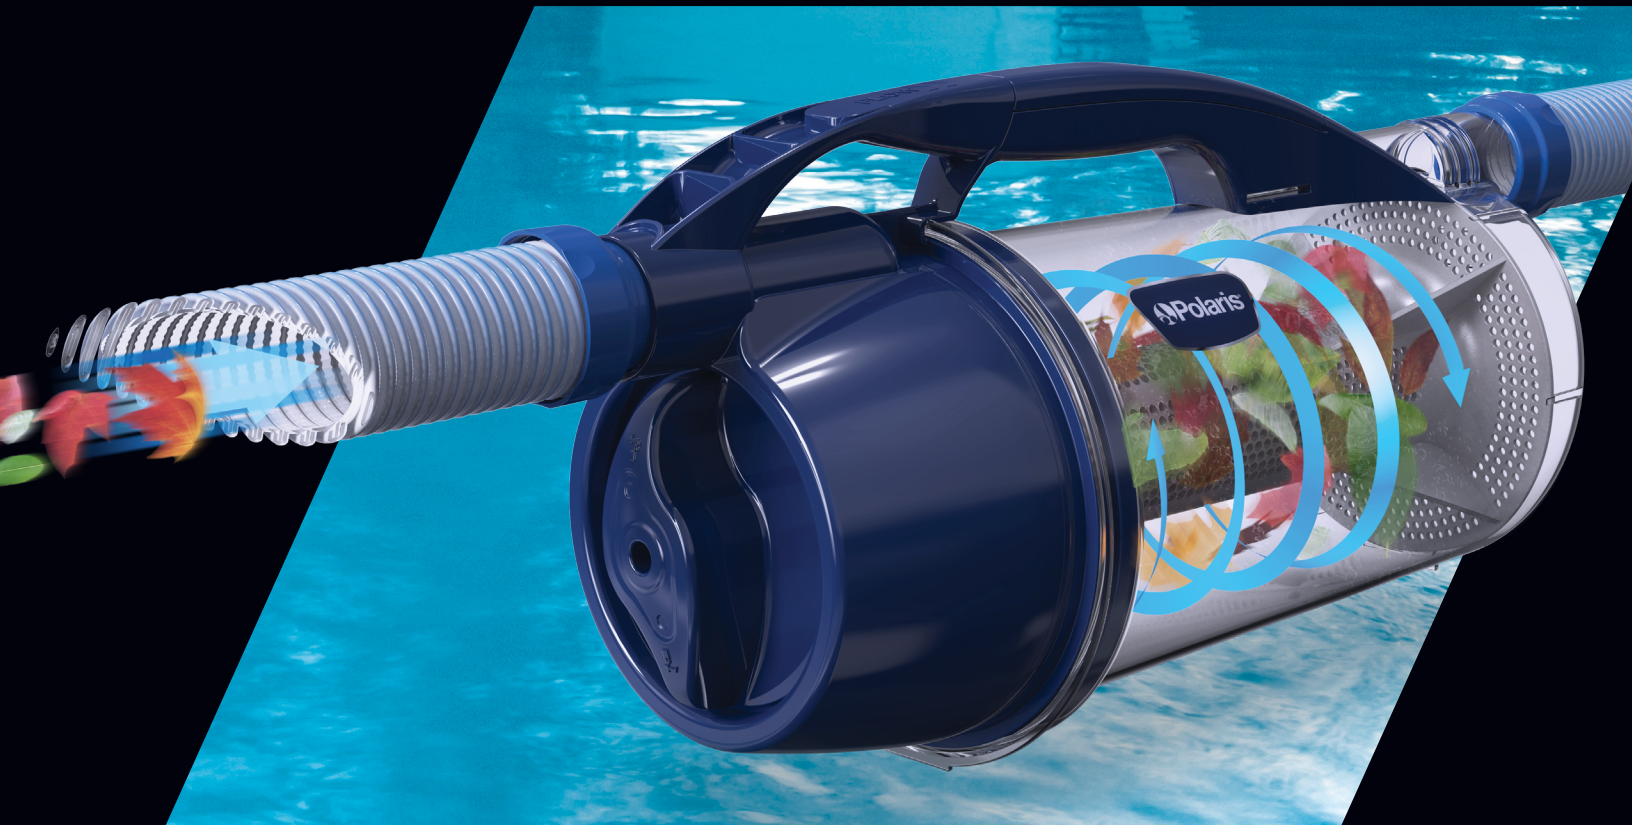

CYCLONIC XL

LEAF CATCHER

LEAVE IT TO THE LEAF CATCHER

OFFICIAL
POOL
EQUIPMENT
SUPPLIER

Compatible with all
Suction Cleaners