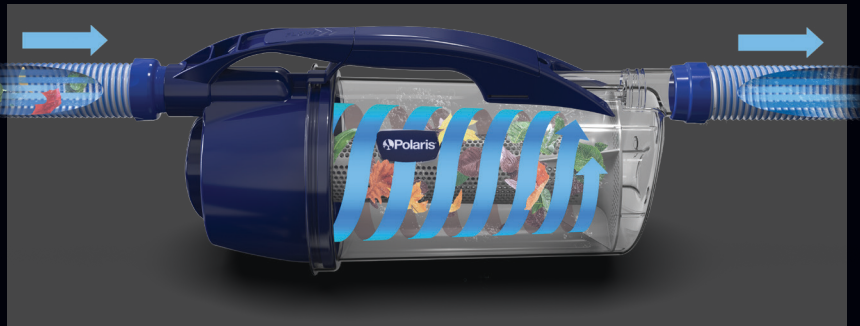

# LEAVE IT TO THE LEAF CATCHER

OFFICIAL  
POOL  
EQUIPMENT  
SUPPLIER

Compatible with all  
Suction Cleaners

# A CONVENIENT AND HASSLE-FREE WAY TO CAPTURE LEAVES AND OTHER DEBRIS

The Polaris® Cyclonic™ XL Leaf Catcher clears your pool of leaves and debris before they reach the pump basket and filter so you and your pump can work less.

## HASSLE-FREE CLEANUP

Easy-Twist Lid has a mess-free debris strainer so you don't get your hands dirty

## LARGE CAPACITY CANISTER

Large 5L canister captures debris before it reaches your pool's filtration system