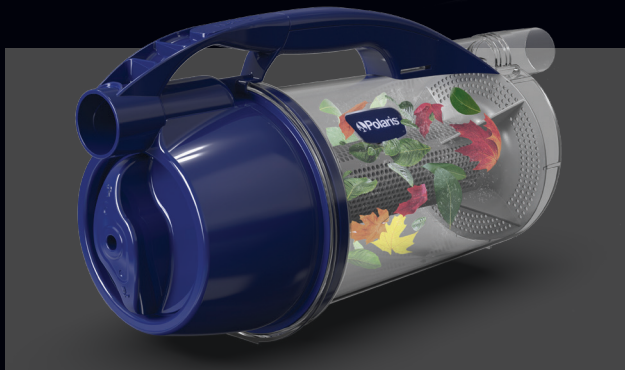

# CYCLONIC XL

LEAF CATCHER

# A CONVENIENT AND HASSLE-FREE WAY TO CAPTURE LEAVES AND OTHER DEBRIS

The Polaris® Cyclonic™ XL Leaf Catcher clears your pool of leaves and debris before they reach the pump basket and filter so you and your pump can work less.

## HASSLE-FREE CLEANUP

Easy-Twist Lid has a mess-free debris strainer so you don't get your hands dirty

## LARGE CAPACITY CANISTER

Large 5L canister captures debris before it reaches your pool's filtration system