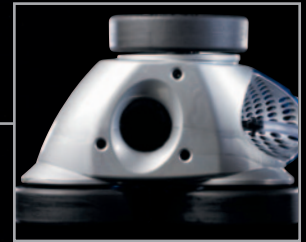

LEGENDARY PERFORMANCE

All-wheel PosiDrive system with durable stainless steel drive chain delivers 50% more torque for maximum speed, climbing, maneuverability, and performance.

EXTREME SWEEPING

Now includes TailSweep Pro®, providing ultimate sweeping action, while eliminating water from spraying outside the pool. No more wet windows or walkways!

INCOMPARABLE CONVENIENCE

Dual-chamber zippered Superbag picks up and stores more debris than any other cleaner for reduced maintenance.

UNMATCHED POWER

Powered by a booster pump, the Polaris 3900 Sport has the most vacuum power of any cleaner. It picks up even the largest debris, while filtering and circulating water for a cleaner, clearer pool in less time.