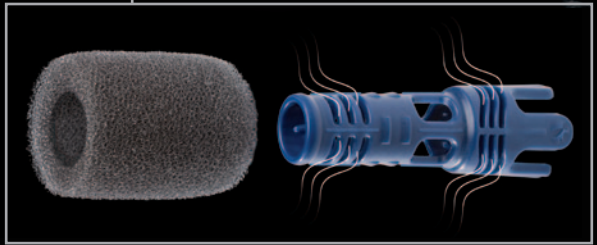

Polaris® 3900 SPORT

NEW
& IMPROVED

NOW INCLUDES
TAILSWEEP PRO®

- 50% more flow for ultimate sweeping action
- No more wet windows or walkways

BONUS
TailSweep Pro®

Polaris®

3900 SPORT

Your pool. Our reputation.

The new and improved Polaris® 3900 Sport delivers unmatched vacuum power, incomparable convenience, and legendary performance. It integrates the time-proven Polaris Classic series features you love with innovative new enhancements for added durability, reliability, and performance.

LEGENDARY PERFORMANCE

All-wheel PosiDrive system with durable stainless steel drive chain delivers 50% more torque for maximum speed, climbing, maneuverability, and performance.

EXTREME SWEEPING

Now includes TailSweep Pro®, providing ultimate sweeping action, while eliminating water from spraying outside the pool. No more wet windows or walkways!

INCOMPARABLE CONVENIENCE

Dual-chamber zippered Superbag picks up and stores more debris than any other cleaner for reduced maintenance.

UNMATCHED POWER

Powered by a booster pump, the Polaris 3900 Sport has the most vacuum power of any cleaner. It picks up even the largest debris, while filtering and circulating water for a cleaner, clearer pool in less time.