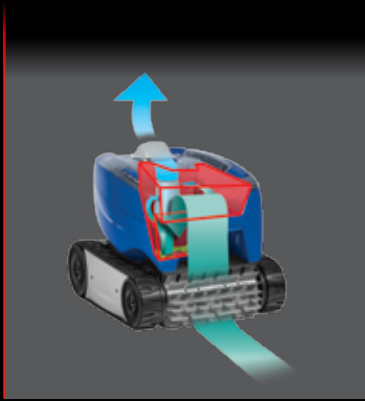

 Polaris®

7240 SPORT

TRADE SERIES
EXCLUSIVE

**NAVIGATES FLOORS
AND CLIMBS WALLS**

**COMPACT LIGHTWEIGHT
HANDLING**

**EASY CLEAN FILTER
CANISTER WITH
TRANSPARENT LID**

ROBOTIC
PREMIUM ROBOTIC POOL CLEANERS

POLARIS® 7240 SPORT COMPACT ROBOTIC

CYCLONIC VACUUM TECHNOLOGY

Captures debris without losing suction.

NAVIGATES FLOORS AND CLIMBS WALLS

For full pool coverage and a thorough clean.

LIGHTWEIGHT HANDLING

Compact design is easy to carry.

EASY CLEAN FILTER CANISTER WITH TRANSPARENT LID

Simply remove, unlatch, shake and spray.

Part Number
F7240

TRADE SERIES
EXCLUSIVE

ROBOTIC

PREMIUM ROBOTIC POOL CLEANERS

- Compact cleaner is perfect for smaller pools
- Energy-efficient, cleans for just pennies a day
- Cleans floors and walls in as little as 2.5 hours

Specifications

Polaris 7240 Sport

Vacuum Technology	Cyclonic
Easy Clean Filter Canister	Yes
Surface Cleaning Ability	Floors and walls
Drive	Tracks drive
Brush	Pleated
Cable Length	50' cable
Maximum Pool Size	Up to 35'