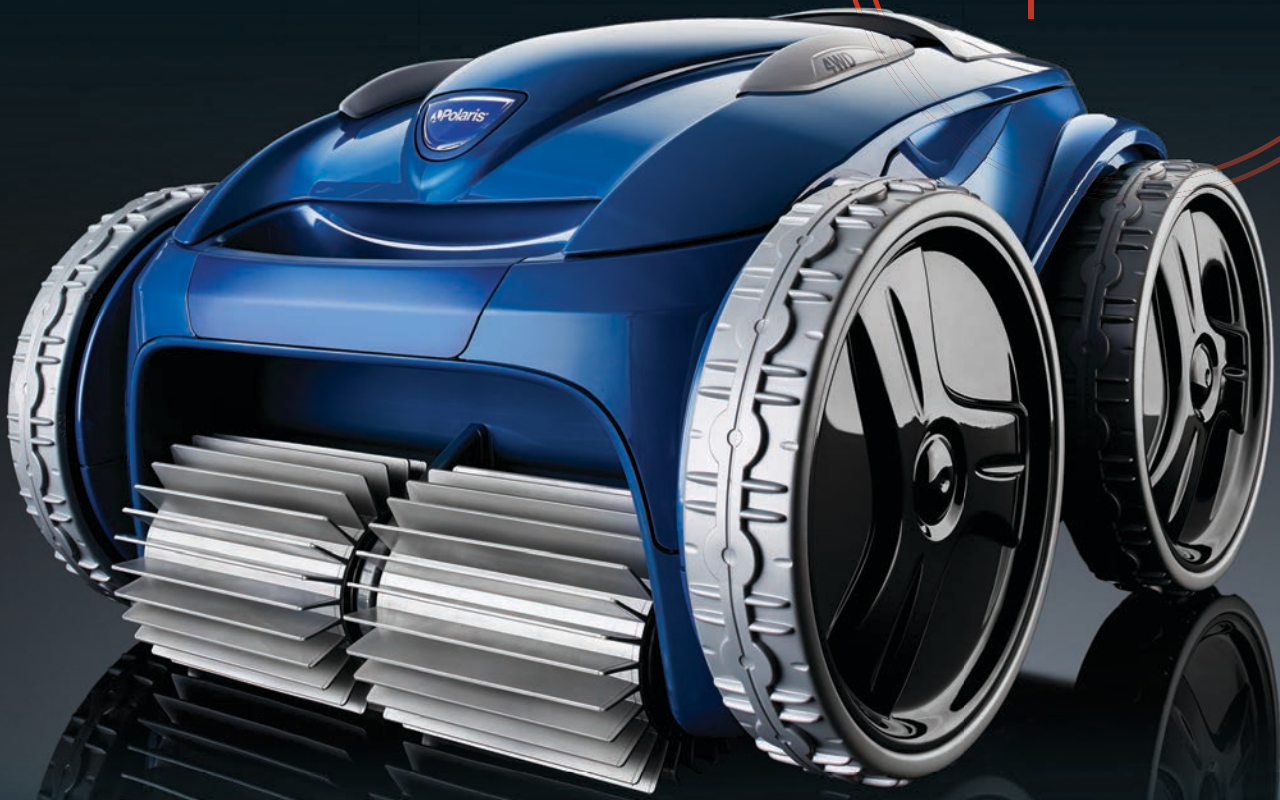

 Polaris®

9650iQ^{SPORT}

iAquaLink[™]
CONTROL

TRADE SERIES
EXCLUSIVE

**CONTROL YOUR CLEANER
ANYTIME, ANYWHERE**

**TANGLE-REDUCING
SWIVEL**

**EASY CLEAN
FILTER CANISTER**

ROBOTIC
PREMIUM ROBOTIC POOL CLEANERS

CONTROL YOUR CLEANER ANYTIME, ANYWHERE

- Connects to Home Wi-Fi with Intuitive App Control

CONVENIENCE AT YOUR FINGERTIPS

- Remote Control
- Recurring Cleaning Schedules
- Easy Lift System

EASILY MONITOR CLEANER STATUS

- Powerful Vortex Vacuum Technology
- 4WD Climbs and Navigates Obstacles
- Easy Access Debris Canister
- Tangle-Reducing Swivel

Zodiac Pool Systems, Inc.

2620 Commerce Way, Vista, CA 92081
1.800.822.7933 | www.PolarisPool.com | www.facebook.com/polarispool