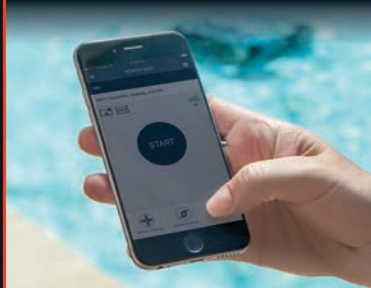

 Polaris®

9650iQ^{SPORT}

iAquaLink[™]
CONTROL

TRADE SERIES
EXCLUSIVE

**CONTROL YOUR CLEANER
ANYTIME, ANYWHERE**

**TANGLE-REDUCING
SWIVEL**

**EASY CLEAN
FILTER CANISTER**

ROBOTIC
PREMIUM ROBOTIC POOL CLEANERS

CONTROL YOUR CLEANER ANYTIME, ANYWHERE

- Connects to Home Wi-Fi with Intuitive App Control

CONVENIENCE AT YOUR FINGERTIPS

- Remote Control
- Recurring Cleaning Schedules
- Easy Lift System

EASILY MONITOR CLEANER STATUS