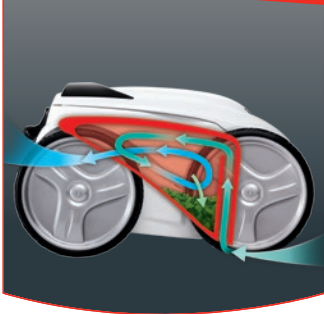

POLARIS® P955 AND P945 FEATURES

VORTEX VACUUM TECHNOLOGY

25% more vacuum power and 4x the debris capacity of other robotic cleaners.