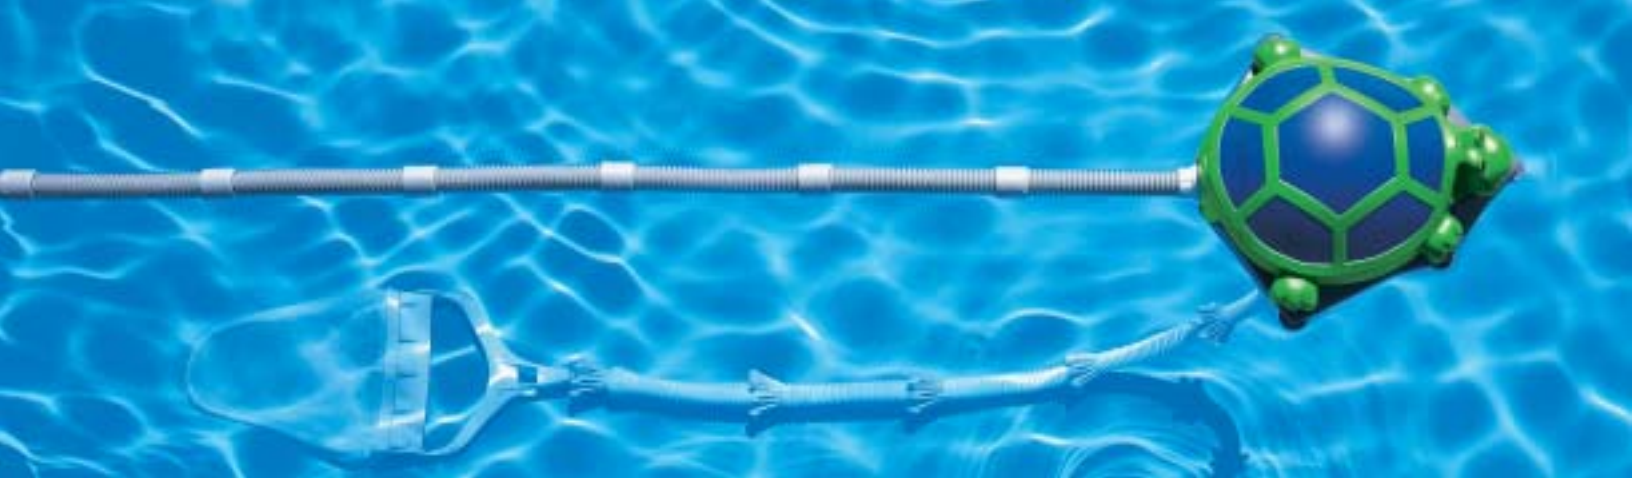

Polaris Turbo Turtle

For all aboveground pools. Vacuums and sweeps.

For those who've figured out it's more fun to swim in a pool than clean it.

A happy combination of automatic pool cleaner and pool decoration, the Polaris Turbo Turtle® is suitable for all above-ground pools up to 5-feet deep.

features

- Operates with pumps and filtration systems normally found on aboveground pools and vacuums the bottom and sweeps the sides in three hours or less.
- Patented jet sweep assembly blows water against the pool wall to loosen debris in hard-to-reach places and then sweeps it into an easy-to-remove filter bag.
- Powered by the pressure of clean water returning to your pool, leaving both the filter and skimmer free to eliminate contaminants.
- Unique filter bag removes debris before it reaches your pump basket or filter, prolonging the life of your filtration system.

accessories

Polaris WaterStars™

Polaris SpaWand®

Our SpaWand is a simple, effective hand-held device that quickly cleans your spa, pool steps, swimouts and other small bodies of water without hoses or hookups.

The Polaris TurboTurtle is designed for the following types of debris: