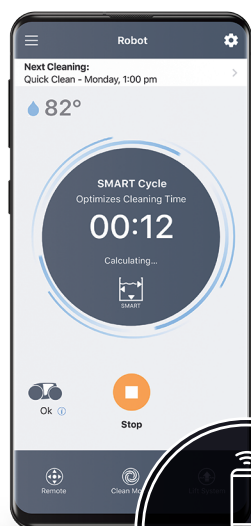

PART NUMBER:
FPHENOMIQP

DELIBERATE NAVIGATION

On-purpose patterns scan and measure pool

SENSOR NAV SYSTEM™

Adjusts and adapts cleaning to pool

SMART CYCLE

Calculates optimal cleaning time

FULL-FEATURED iAQUALINK APP CONTROL

CONVENIENCE AT YOUR FINGERTIPS

- Enhanced Scheduling
- Remote Control with Targeted Spot Cleaning
- Temperature Display
- Evolving Intelligence

App design is representative and subject to change.

Specifications

POLARIS PHENOM iQ+

WiFi App Connectivity	Full-Featured iAquaLink Control
Connection	70 ft. Double-Insulated Floating Cable with Tangle-Reducing Swivel
Filtration Method	Illuminated Extra-Large All-Purpose Filter Canister
Remote Control	In-App with Targeted Spot Cleaning Action
Cleaning Modes	SMART Cycle, Quick Clean, Deep Clean, Waterline Only, and Custom Modes
Cleaning Schedules	Schedule Recurring Programming
Dirty Canister Indicator	In-App and On Control Box
Drive	4WD Navigates Obstacles
Vacuum Technology	Vortex
Easy Lift	In-App and On Control Box
Active Scrubbing	Dynamic Bladed Brushes