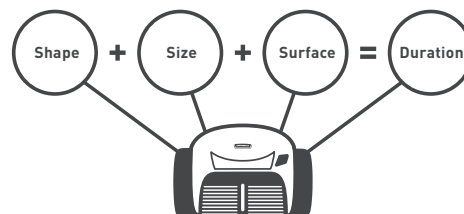

PART NUMBER:
FPHENOMIQP

DELIBERATE NAVIGATION

On-purpose patterns scan and measure pool

SENSOR NAV SYSTEM™

Adjusts and adapts cleaning to pool

SMART CYCLE

Calculates optimal cleaning time

FULL-FEATURED iAQUALINK APP CONTROL

CONVENIENCE AT YOUR FINGERTIPS

- Enhanced Scheduling
- Remote Control with Targeted Spot Cleaning
- Temperature Display
- Evolving Intelligence

App design is representative and subject to change.

Specifications