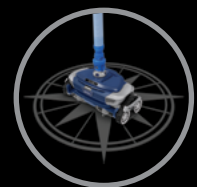

ATLAS™

A Step Up In Suction Cleaning

SUCTION
PREMIUM SUCTION-SIDE POOL CLEANERS

TRADE SERIES
EXCLUSIVE

INCLUDES 39'
FRICTION-FIT HOSE

UNPRECEDENTED DEBRIS HANDLING

The Polaris® ATLAS™ suction-side cleaner introduces **HALO™ technology** that provides advanced debris removal for fine and larger debris with unobstructed performance to deliver a comprehensive clean from floor to waterline.

ACTIVE SCRUBBING

Spinning brushes agitate and remove fine, stuck-on debris resulting in a spotless, floor-to-wall clean.

DURABLE TRI-POINT TRACKS

Robust tread design traverses any pool surface and helps extend track life.

Polaris ATLAS

POOL TYPE / SURFACE	In-Ground / All
CONNECTION	Dedicated Suction Port or Skimmer
VACUUM	Scrubbing Turbines
ACTIVE SCRUBBING	Replaceable Scrubbing Brushes
CLEANING FOOTPRINT	15 Inches
HOSE LENGTH AND SYSTEM	39 Feet / Friction-Fit
COMPATIBLE WITH LOW-FLOW	Yes

CORE FEATURES

DYNAMIC SUCTION POWER

MULTI-DIRECTIONAL NAVIGATION

UNRIVALED WALL CLIMBING

SIMPLE HOSE CONNECTIONS

PolarisPool.com | 1.800.822.7933

©2022 Zodiac Pool Systems LLC. All rights reserved. Polaris and the Polaris 3-wheeled cleaner design are registered trademarks of Zodiac Pool Systems LLC. All other trademarks referenced herein are the property of their respective owners. 8538_SL