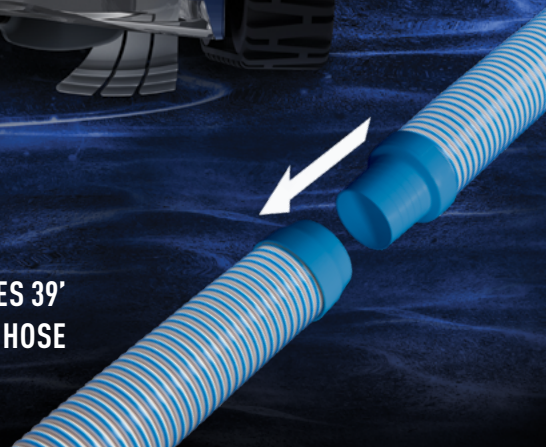

ATLAS™

A Step Up In Suction Cleaning

SUCTION
PREMIUM SUCTION-SIDE POOL CLEANERS

TRADE SERIES
EXCLUSIVE

INCLUDES 39'
FRICTION-FIT HOSE

UNPRECEDENTED DEBRIS HANDLING

The Polaris® ATLAS™ suction-side cleaner introduces **HALO™ technology** that provides advanced debris removal for fine and larger debris with unobstructed performance to deliver a comprehensive clean from floor to waterline.

ACTIVE SCRUBBING

Spinning brushes agitate and remove fine, stuck-on debris resulting in a spotless, floor-to-wall clean.

DURABLE TRI-POINT TRACKS

Robust tread design traverses any pool surface and helps extend track life.

Polaris ATLAS

POOL TYPE / SURFACE	In-Ground / All
CONNECTION	Dedicated Suction Port or Skimmer
VACUUM	Scrubbing Turbines
ACTIVE SCRUBBING	Replaceable Scrubbing Brushes
CLEANING FOOTPRINT	15 Inches
HOSE LENGTH AND SYSTEM	39 Feet / Friction-Fit
COMPATIBLE WITH LOW-FLOW	Yes