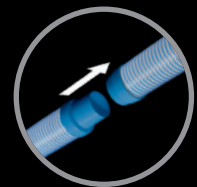

ATLAS™

A Step Up In Suction Cleaning

SUCTION
PREMIUM SUCTION-SIDE POOL CLEANERS

TRADE SERIES
EXCLUSIVE

INCLUDES 39'
FRICTION-FIT HOSE

UNPRECEDENTED DEBRIS HANDLING

The Polaris® ATLAS™ suction-side cleaner introduces **HALO™ technology** that provides advanced debris removal for fine and larger debris with unobstructed performance to deliver a comprehensive clean from floor to waterline.

ACTIVE SCRUBBING

Spinning brushes agitate and remove fine, stuck-on debris resulting in a spotless, floor-to-wall clean.

DURABLE TRI-POINT TRACKS

Robust tread design traverses any pool surface and helps extend track life.

Polaris ATLAS

POOL TYPE / SURFACE	In-Ground / All
CONNECTION	Dedicated Suction Port or Skimmer
VACUUM	Scrubbing Turbines
ACTIVE SCRUBBING	Replaceable Scrubbing Brushes
CLEANING FOOTPRINT	15 Inches
HOSE LENGTH AND SYSTEM	39 Feet / Friction-Fit
COMPATIBLE WITH LOW-FLOW	Yes

CORE FEATURES

DYNAMIC SUCTION POWER

MULTI-DIRECTIONAL NAVIGATION

UNRIVALED WALL CLIMBING

SIMPLE HOSE CONNECTIONS

PolarisPool.com | 1.800.822.7933

©2022 Zodiac Pool Systems LLC. All rights reserved. Polaris and the Polaris 3-wheeled cleaner design are registered trademarks of Zodiac Pool Systems LLC. All other trademarks referenced herein are the property of their respective owners. 8538_SL