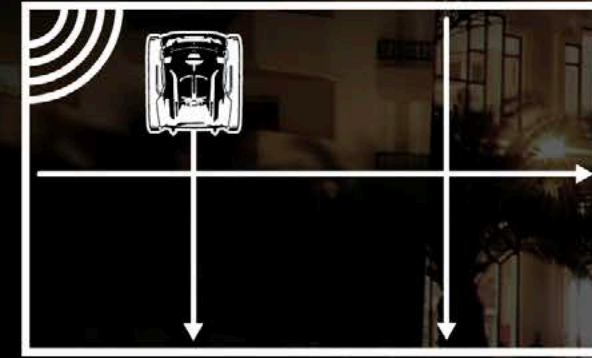

H-PATTERNED NAVIGATION

Thoroughly scans and measures pool, collecting pertinent information to deliver full-coverage cleaning.

FULL-FEATURED IAQUALINK® APP CONTROL

Easily schedule recurring cleaning cycles, view current pool water temperature, access additional cleaning modes and receive timely status information straight from the cleaner.