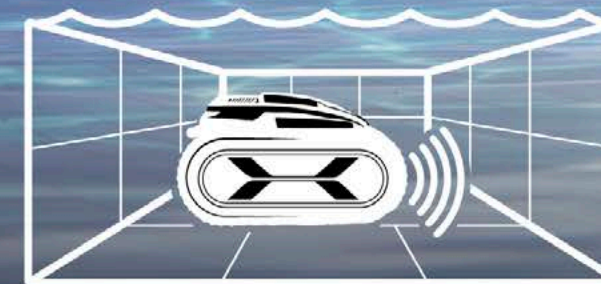

COMMON FEATURES

**DUAL-STAGE
FILTRATION**

**VORTEX VACUUM
TECHNOLOGY**

**COMPASS SENSOR
SYSTEM**

**REMOTE
CONTROL BOX**

**ENHANCED MOTOR
PERFORMANCE**

**PROPRIETARY
EASY LIFT**

POLARIS VORTRAX 30iQ SPECIFICATIONS		POLARIS VORTRAX 25iQ SPECIFICATIONS
Ultrasonic Sensors	Included for Wall and Obstacle Detection	N/A
Cable Length	100'	80'
Compass Sensor System	Included for Smart Navigation and Cable Management	Included for Smart Navigation and Cable Management
5L Filter Canister	Dual-Stage Filtration: Ultra Fine and General-Purpose Canisters	Dual-Stage Filtration: Ultra Fine and General-Purpose Canisters
Control Box	Included	Included
Types of Pools	Class B, Small To Medium Commercial Pools (HMAC)	Class B, Small To Medium Commercial Pools (HMAC)
Pool Shapes	Rectangular, Oval, Free Form	Rectangular, Oval, Free Form
Floor Surface Type	Plaster, Tile, Liner	Plaster, Tile, Liner
Cleaning Areas	Floor / Walls / Waterline	Floor / Walls / Waterline
Pre-Set Cleaning Cycles/Length	30 min to 6 hours	30 min to 6 hours
Cleaning Cycles	Quick Floor Only, SMART Mode, Deep Clean, Waterline Only, and Custom	Quick Floor Only, SMART Mode, Deep Clean, Waterline Only, and Custom
Timer/Delay Start	Recurring Schedules with up to 3-hour Delay	Recurring Schedules with up to 3-hour Delay
Steering	Smart Navigation	Smart Navigation
Drive System	Traction System Drive - 2 motors	Traction System Drive - 2 motors
Depth Sensor	Yes	Yes
Temperature Sensor	Yes	Yes
Brushes	Double Helix Brushes	Double Helix Brushes
Storage / Transport Caddy	Included	Included
iAqualink App Control	Included	Included

H-PATTERNED NAVIGATION

Thoroughly scans and measures pool, collecting pertinent information to deliver full-coverage cleaning.

FULL-FEATURED IAQUALINK® APP CONTROL

Easily schedule recurring cleaning cycles, view current pool water temperature, access additional cleaning modes and receive timely status information straight from the cleaner.