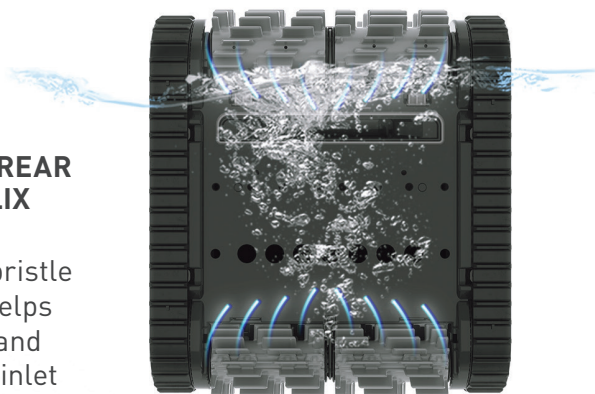

 **Polaris**® **SCOUT**TM40

**ADVANCED AGILITY
FOR ADVANCED CLEANING**

ROBOTIC
PREMIUM ROBOTIC POOL CLEANERS

MORE THOROUGH CLEANING WITH SUPERIOR MANEUVERABILITY.

The Polaris® SCOUT™ 40 provides superior agility for advanced cleaning of your pool's floor, walls and waterline.

60' CABLE WITH TANGLE-REDUCING SWIVEL

Helps to prevent tangling during operation

FRONT AND REAR DOUBLE HELIX BRUSHES

Proprietary bristle design that helps channel dirt and debris to the inlet

CORE FEATURES

CYCLONIC VACUUM TECHNOLOGY

UNMATCHED MANEUVERABILITY

PATENTED EASY LIFT REMOVAL SYSTEM

LARGE FILTER CANISTER WITH TRANSPARENT LID

Specifications	POLARIS SCOUT 40
Pool Size	Up To 50'
Pool Type	In-Ground, All Surfaces
Cleaning Modes	Floor/Wall/Waterline, Floor Only
Cycle Time	2:30, 1:30
Filter Capacity	4L
Brushes	2 Dual-Traction, Front And Back
Vacuum Technology	Cyclonic Vacuum Technology
Cable Length	60'
Tangle-reducing Swivel	Yes
Transparent Window	Yes
Easy Lift Removal System	Yes
Drive	Track Drive
iAquaLink®, WiFi Connected	No
Storage Caddy	Optional Accessory