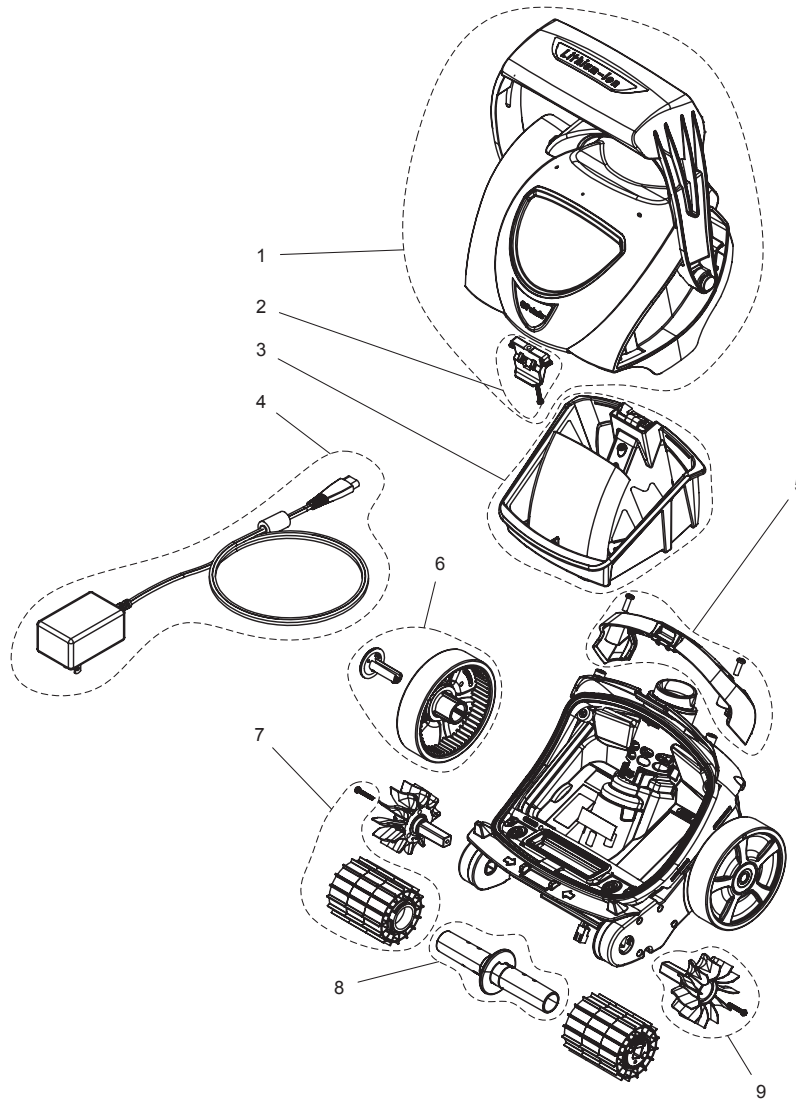

**Polaris® Spabot™ Cordless Automatic Spa Cleaner**

Key	Part No.	Description	Pcs/Model	Pcs/PN
1	R0920000	Canister Lid, Polaris	1	1
2	R0920200	Lower Lid Latch	1	1
3	R0920100	Fine Sand/Silt Canister	1	1
4	R0919501	Battery Charger, US	1	1
5	R0920300	Rear Handle, Cyan	1	1
6	R0919900	Complete Wheel 2/PK	2	2
7	R0919600	Brush 2/PK	2	2
8	R0919700	Roller Support	1	1
9	R0919800	Right and Left Side Brushes	2	2

*Note: If motor or battery error occurs, replace entire cleaner*

All Polaris Robotic cleaners are ETL listed.  
Type ES37-- and ES38--