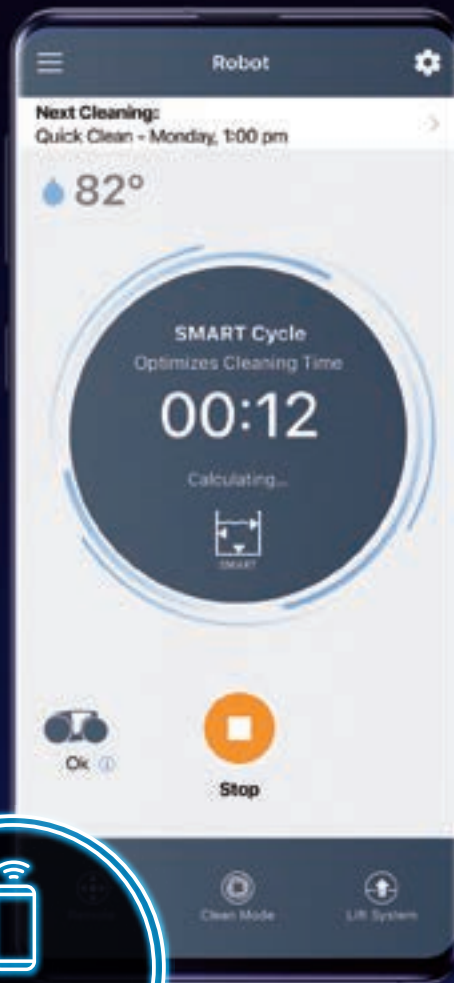

SCHEDULE RECURRING CLEANING CYCLES

VIEW WATER TEMPERATURE

CONVENIENCE AT YOUR FINGERTIPS

COUNTDOWN TIMER
EASY LIFT REMOVAL SYSTEM
7 CLEANING MODES
TROUBLESHOOTING TIPS