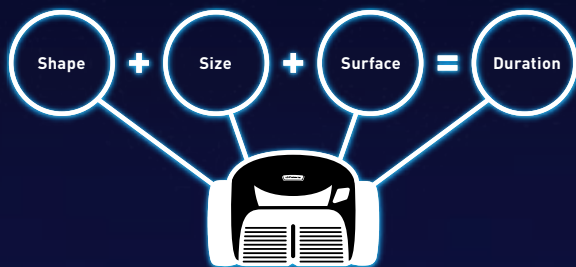

CONNECTS TO HOME Wi-Fi FOR REMOTE ACCESS

RECEIVES OVER-THE-AIR PERFORMANCE UPDATES

REMOTE CONTROL WITH TARGETED SPOT CLEANING

SCHEDULE RECURRING CLEANING CYCLES

VIEW WATER TEMPERATURE

CONVENIENCE AT YOUR FINGERTIPS

COUNTDOWN TIMER
EASY LIFT REMOVAL SYSTEM
7 CLEANING MODES
TROUBLESHOOTING TIPS

App design is representative and subject to change.

Intelligent Cleaning Optimized for your Pool

The Polaris® ALPHA™ iQ+ delivers an enhanced pool cleaning experience with new modes, additional sensors and more efficient patterning for a smarter way to clean.

DELIBERATE NAVIGATION

Thoroughly scans and measures your pool collecting pertinent information.

SENSOR NAV SYSTEM™

Adjusts and adapts to fluctuating factors — such as water depth and acceleration — for comprehensive cleaning while providing status updates, like water temperature, to your iAquaLink® app.

SMART CYCLE

Complete cleaning in less time. SMART Cycle Cleaning Mode assesses your pool's shape, size and surface material to calculate the optimal cleaning time needed to effectively and efficiently clean your entire pool.