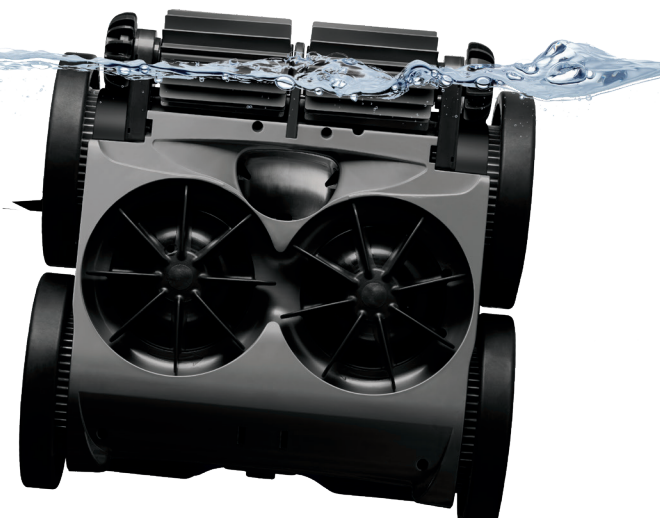

Polaris

QUATTRO P40TM

DEBRIS DOESN'T STAND A CHANCE

**WORKS WITH
A BOOSTER PUMP**

**TRADE SERIES
EXCLUSIVE**

**ACTIVE
BRUSHING**

**AGGRESSIVE
WALL-CLIMBING**

**LARGE CAPACITY
DEBRIS CANISTER**

**DUAL-STAGE
FILTRATION**

Polaris® QUATTRO P40™

MAXIMUM PRESSURE. MAXIMUM CLEAN.

ACTIVE BRUSHING

Attacks fine, stuck-on debris.

DUAL-STAGE FILTRATION

Collects both fine particles and large debris.

AGGRESSIVE WALL-CLIMBING

4WD agility enables advanced cleaning of the floors, walls and waterline.

EXTRA-LARGE DEBRIS INTAKE & SUPERIOR VACUUM POWER

Easily vacuums up large debris like acorns, leaves and pebbles.

LARGE EASY-CLEAN DEBRIS CANISTER

No-mess cleaning – simply remove the canister, shake and spray.

MULTI-DIRECTIONAL NAVIGATION

Delivers quick and efficient coverage of the entire pool.

Part Number: F40

PRESSURE

PREMIUM PRESSURE-SIDE POOL CLEANERS