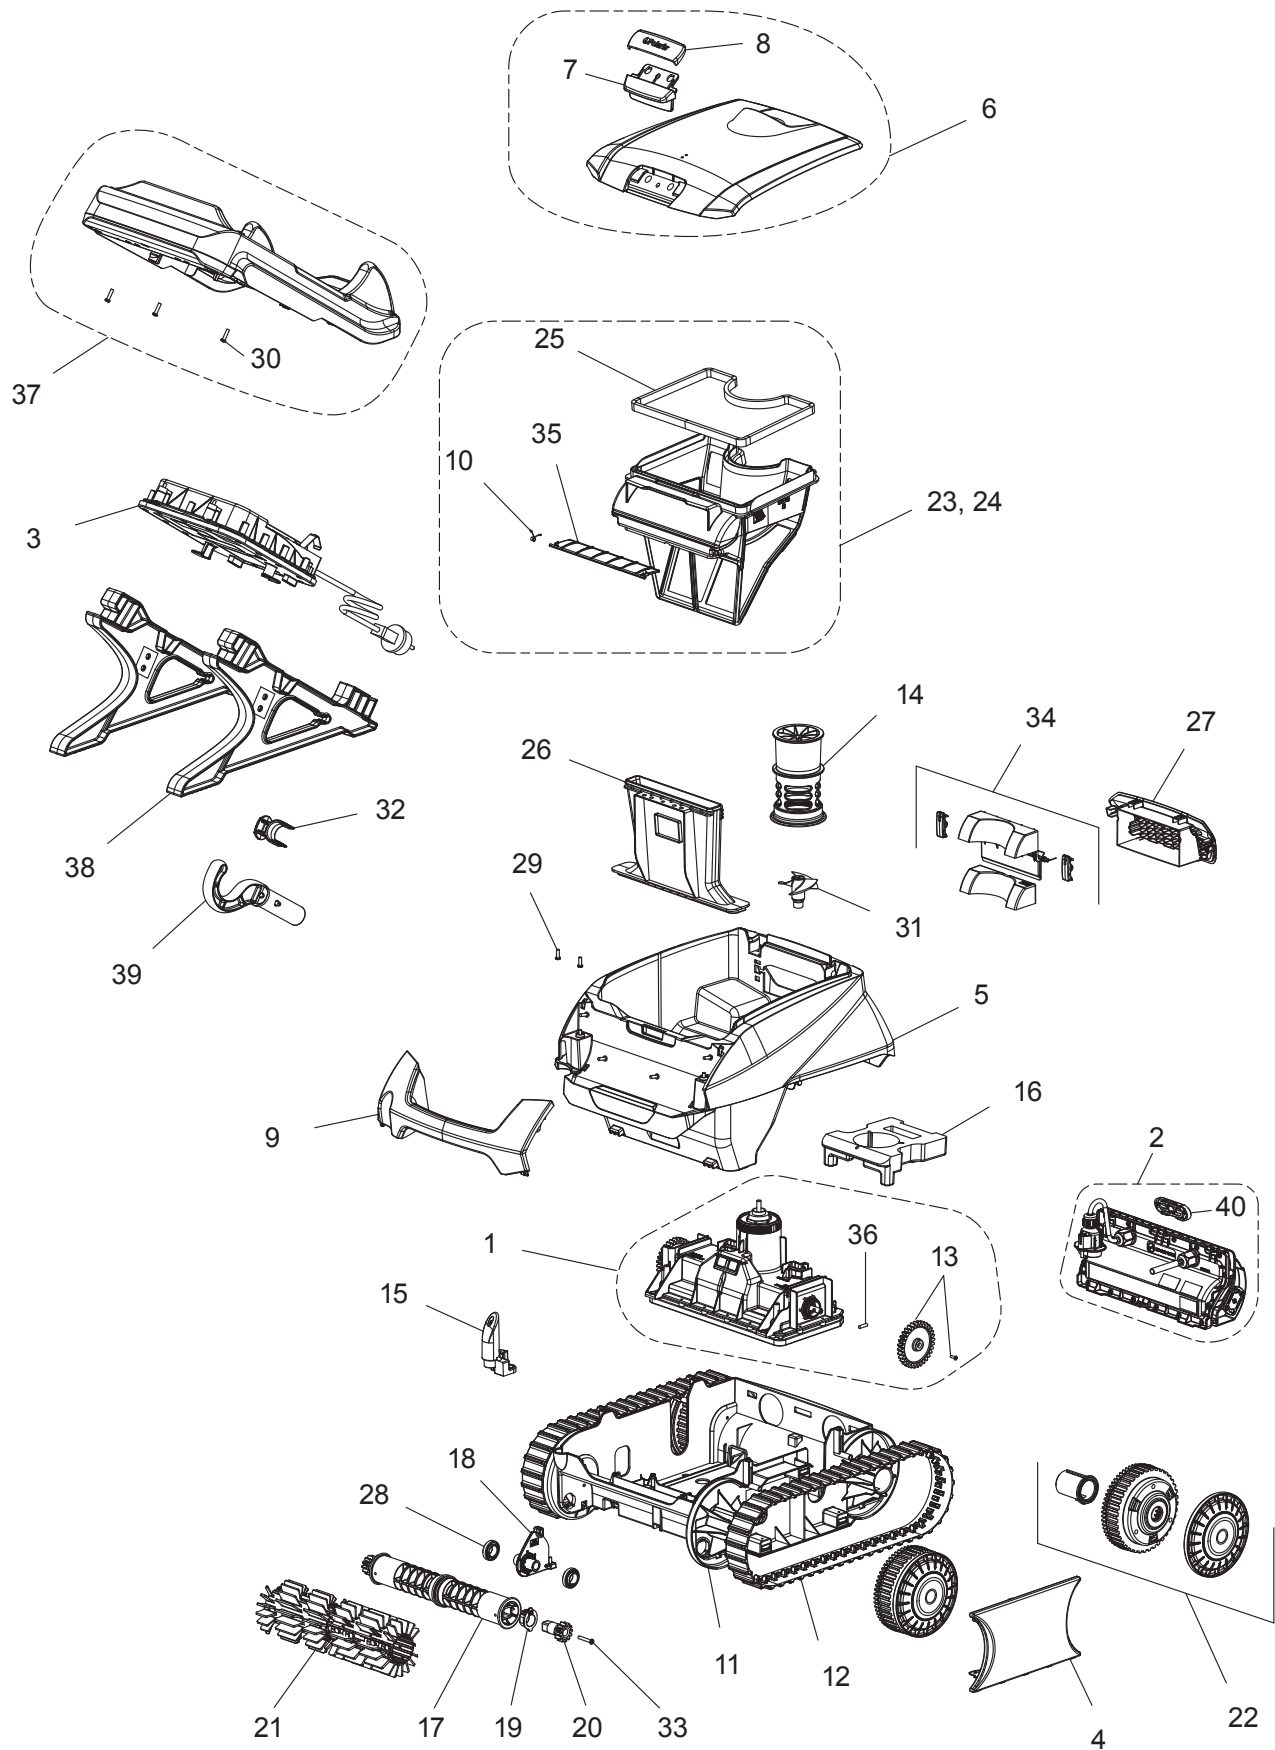

**Polaris FREEDOM
Cordless Robotic Cleaner**

Includes Charging Station

Polaris® FREEDOM™ Cordless Robotic Cleaner

- Completely cordless – keep the deck clear and pool clean with a cord-free design
- iAquaLink connectivity to view battery charge level, select cleaning mode, start cleaning cycle, and receive end-of-cycle pick-up notifications
- Multiple cleaning modes for a customized cleaning experience and up to 2.5 hour standard run time
- Climbs to waterline at end-of-cycle for easy lightweight removal with quick water release or use the included hook for manual removal
- Premium outdoor Easy-Charge Station recharges in less than 5 hours
- Long life lithium-ion battery for uncompromised endurance

Key No.	Part No.	Description	Pieces in Model	Pieces per Part No.
1	R0972700	Motor Block Kit CB	1	1
2	R0972000	Battery Block CB	1	1
3	R0973000	Charging Block w/ Charger	1	1
4	R0902400	Short Flange CN Black, 2/PK	2	2
5	R0973200	Body Housing CB B, Navy Blue	1	1
6	R0902800	Complete Cover B, Clear P	1	1
7	R0902900	Latch B, Grey	1	1
8	R0903000	Polaris Badge	1	1
9	R0973100	Handle CB B, Cyan	1	1
10	R0905500	Canister Inlet Flap Spring CN	1	1
11	R0972100	Lower Housing Chassis CB	1	1
12	R0895300	Track CN, 2/PK	2	2
13	R0895600	Drive Gear Kit, 2/PK	2	2
14	R0895700	Flow Outlet CN	1	1
15	R0972200	Front Cap CB	1	1
16	R0896300	Chassis Float CN	1	1
17	R0896400	Brush Roller CN, 2/PK	2	2
18	R0896500	Roller Support CN	1	1
19	R0896600	Outer Bearing CN, 2/PK	2	2
20	R0896700	12 Point Gear CN, 2/PK	2	2
21	R0897200*	Brush, 2/PK	2	2

Key No.	Part No.	Description	Pieces in Model	Pieces per Part No.
22	R0897300	Wheel CN, Black	4	1
23	R0897800	Fine Filter Canister CN	0	1
24	R0898000*	General Purpose Canister CN (comes standard)	1	1
25	R0898300	Canister Seal CN	1	1
26	R0898500	Inlet Channel CN	1	1
27	R0903500	Rear Grid CN, Dark Grey	1	1
28	C60	Ball Bearing	2	1
29	R0516700	Screw 4*12, 5/PK	15	5
30	R0608500	Screw 4*16mm, 5/PK	2	5
31	R0633200	Impeller	1	1
32	R0972400	Clip Hook	1	1
33	R0638900	Screw 4*25mm, 5/PK	4	5
34	R0897400	Rear Flap Door Kit CN	1	1
35	R0898400	Canister Inlet Flap CN	1	1
36	R0657900	Motor Block Shaft Pin, 5/PK	1	5
37	R0972800	Top of Charging Base	1	1
38	R0972300	Charging Base Foot Set, 2/PK	2	2
39	R0973400	Hook, Cyan	1	1
40	R1000900	Power Switch CB	1	1

*Suggested stocking part

All Polaris Robotic cleaners are ETL listed. Type EB37--

Polaris FREEDOM™ Cordless Robotic Cleaner

©2023 Zodiac Pool Systems LLC. All rights reserved. Polaris® is a registered trademark of Zodiac Pool Systems LLC. 28539.3_SA