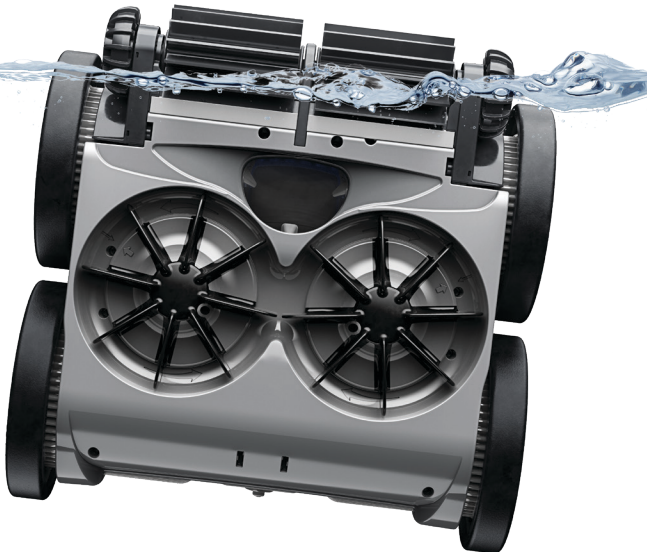

Polaris® Q4000™

**POWERFUL PERFORMANCE.
PRISTINE RESULTS.**

**WORKS WITH
A BOOSTER PUMP**

PRESSURE

PREMIUM PRESSURE-SIDE POOL CLEANERS

ADVANCED PRESSURE CLEANING TECHNOLOGIES FOR A BETTER CLEAN

The Polaris® Q4000™ provides advanced pool cleaning for pressure-side pool systems with superior wall climbing capabilities, brushes to scrub surfaces and an easy-to-clean debris canister.

SCRUBBING BRUSHES

Scrubs away stuck-on dirt

DUAL-STAGE FILTRATION

Collects both fine particles and large debris

SUPERIOR WALL CLIMBING

4WD provides better agility and traction for climbing walls

EXTRA-LARGE DEBRIS INTAKE & STRONG VACUUM POWER

Capable of collecting large debris like acorns, leaves and pebbles

EASY-CLEAN DEBRIS CANISTER

No more bags! Simply remove and rinse

MULTI-DIRECTIONAL NAVIGATION

Delivers quick and efficient coverage of the entire pool

Specifications

POLARIS Q4000

Venturi Jets	3 Jets
Vacuum Inlet	2 3/4"
Active Brushing	Yes
Drive Mechanism	4WD
Tires	Classic, Black
Debris Canister	Easy-Clean with Dual-Stage Filtration
Debris Capacity	3.5 L Canister
Auto Backup	Yes
Requires Booster Pump	Yes
Pool Type / Surface	In-Ground / All