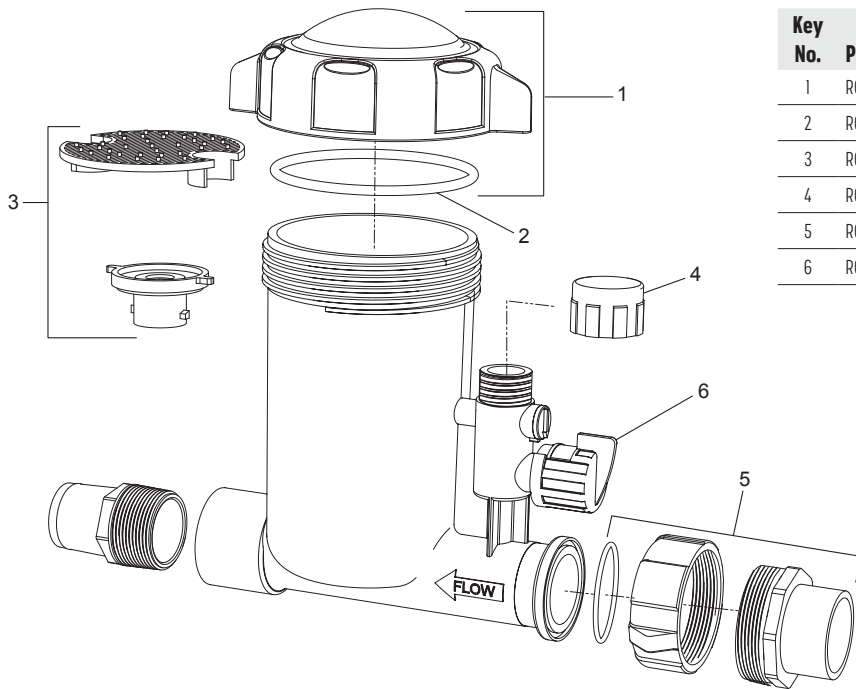

TRADE SERIES  
**EXCLUSIVE**

**Polaris AutoClear TF**

**Polaris® AutoClear® TF Tab Feeder for Above-Ground Pools**

The Polaris AutoClear TF Tab Feeder for above-ground pools keeps your pool water clean to swim in and takes the hassle out of maintenance by slowly and automatically dissolving chlorine or bromine tablets into your pool water. Designed with quick-connect fittings, AutoClear TF is easy to install and features a transparent lid so you can tell at-a-glance when it's time to refill.

- Automatic sanitization steadily and slowly dissolves chlorine or bromine tablets into water as it flows back into your pool
- Adjustable control allows you to regulate how much chlorine or bromine dissolves into pool water
- A transparent lid lets you clearly see when it's time to replenish tabs
- AutoClear TF comes ready to install with a quick-connect fitting and hose adapter

Part No.	Description
PAGTF45	Polaris AutoClear TF Above-Ground Tablet Feeder

**Polaris® AutoClear® TF Tab Feeder for Above-Ground Pools**

Part No. PAGTF45

Key No.	Part No.	Description
1	R0968500	Grate and Check Valve Assembly
2	R0968600	Lid O-Ring
3	R0967400	Lid Assembly (Lid, Collar, and O-Ring)
4	R0967500	Flow Chamber Cap w/ O-Ring
5	R0968700	Union Nut, Tail Piece, and T-Gasket
6	R0989600	Flow Control Knob for Polaris AutoClear TF