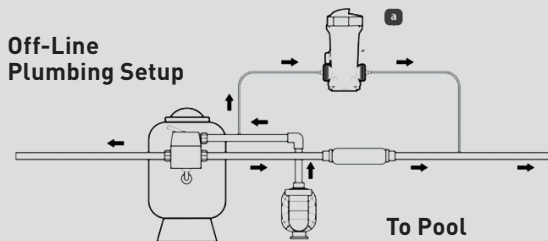

EROSION FEEDER FEATURES

Off-Line Model
JEF-OFF

In-Line Model
JEF-IN

Jandy.com | 1.800.822.7933

©2021 Zodiac Pool Systems LLC. All rights reserved. ZODIAC® is a registered trademark of Zodiac International, S.A.S.U., used under license. All other trademarks are the property of their respective owners. 1362_SL