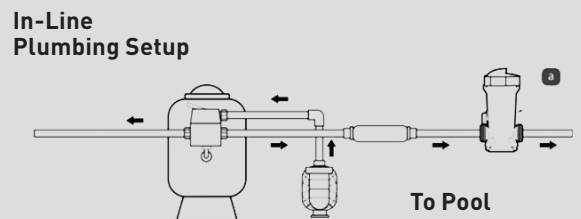

EROSION FEEDER FEATURES

Off-Line Model
JEF-OFF

In-Line Model
JEF-IN

Jandy.com | 1.800.822.7933

©2021 Zodiac Pool Systems LLC. All rights reserved. ZODIAC® is a registered trademark of Zodiac International, S.A.S.U., used under license. All other trademarks are the property of their respective owners. 1362_SL