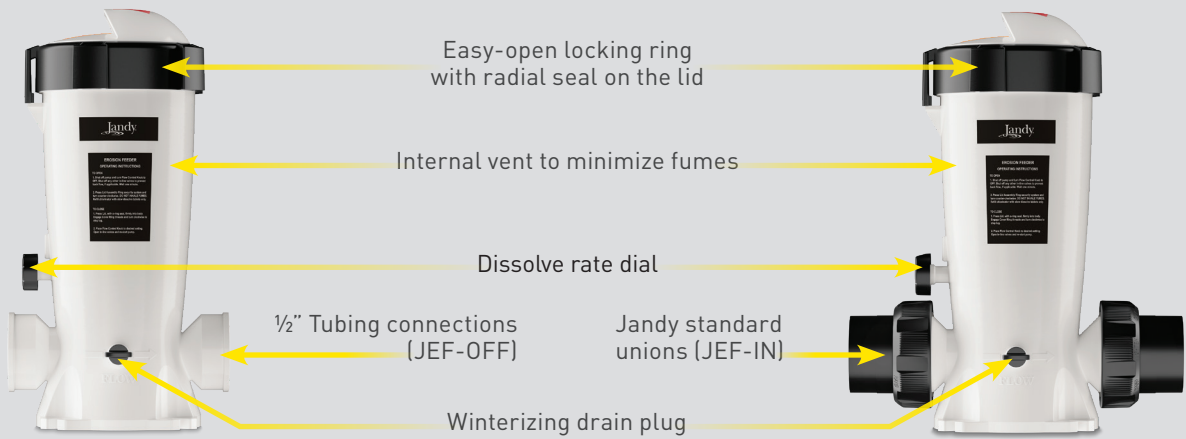

EROSION FEEDER FEATURES

Off-Line Model
JEF-OFF

In-Line Model
JEF-IN

Jandy.com | 1.800.822.7933

©2021 Zodiac Pool Systems LLC. All rights reserved. ZODIAC® is a registered trademark of Zodiac International, S.A.S.U., used under license. All other trademarks are the property of their respective owners. 1362_SL