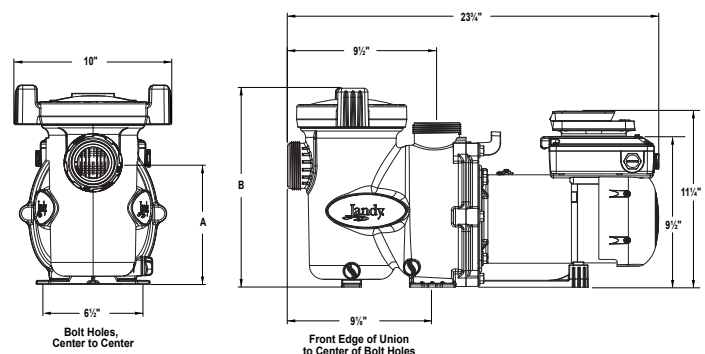

DIMENSIONS

¹WEF = weighted energy factor in kcal/kWh. WEF is a performance-based metric adopted by the Department of Energy to characterize the energy performance of dedicated-purpose pool pumps. Department of Energy 10 CFR Parts 429 and 431.

²Always follow local building and safety codes for pipe sizing and guidelines