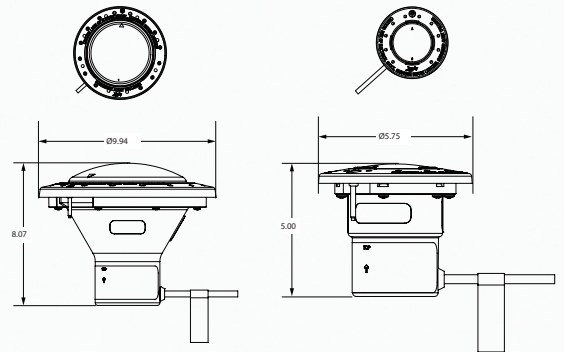

Part #: WPHV, WWPHV, WPLV, WWPLV

Part #: WSHV, WWSHV, WSLV, WWSLV

Jandy.com | 1.800.822.7933

©2022 Zodiac Pool Systems LLC. All rights reserved. ZODIAC® is a registered trademark of Zodiac International, S.A.S.U., used under license. All other trademarks are the property of their respective owners. 8249_SL