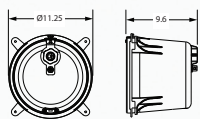

Part #: PLNICLRG