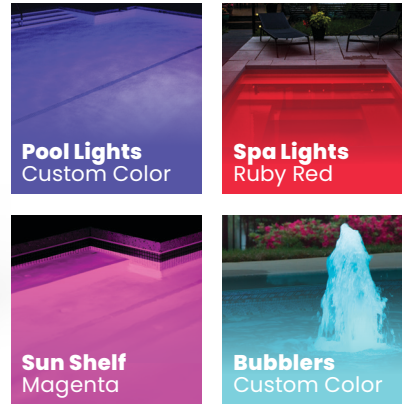

JANDY® INFINITE WATERCOLORS™
NICHED LED LIGHTS

Jandy®

UNBOX
MORE
COLORS

TRADE SERIES
EXCLUSIVE

INFINITE
WATERCOLORS™

Expand what's possible with Jandy® WaterColors Niched LED Lights.

Let your pool and spa lighting reflect your personal style — with Jandy® Infinite WaterColors™ Niched LED Lights, there's no limit to the colors you can choose.

Pick Your Palette

Choose from red, blue, green and any hue in-between

65% Brightness

Mood Lighting

Advanced dimming capabilities allow you to tone down vibrancy without sacrificing visibility

Any Color. Anytime. Anywhere.

Requires Jandy AquaLink® RS automation systems for convenient operation anytime, anywhere using the iAquaLink® app

Alexa, turn my spa lights blue

Just Say the Word

Native Amazon® Alexa® skill enables complete integration with all your smart home devices

Color By Numbers

Custom zoning technology enables you to group lights to illuminate different colors in four different areas of your pool

Color Selection Without the Cycle

No more cycling — change colors quickly with the tap of a finger or Alexa voice control