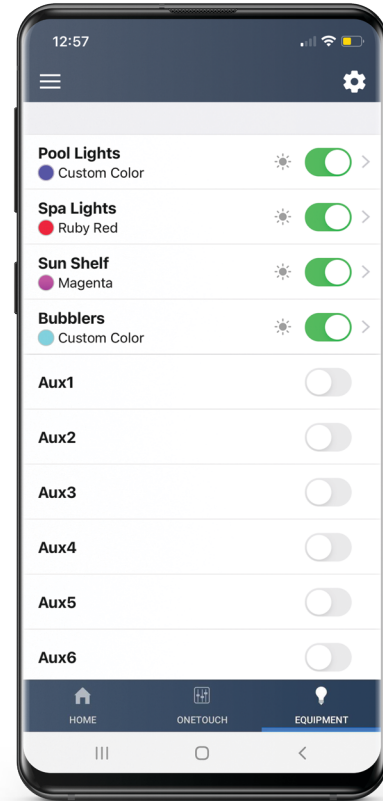

Pick Your Palette

Choose from red, blue, green and any hue in-between

65% Brightness

Mood Lighting

Advanced dimming capabilities allow you to tone down vibrancy without sacrificing visibility

Any Color. Anytime. Anywhere.

Requires Jandy AquaLink® RS automation systems for convenient operation anytime, anywhere using the iAquaLink® app

Alexa, turn my spa lights blue

Just Say the Word

Native Amazon® Alexa® skill enables complete integration with all your smart home devices

Color By Numbers

Custom zoning technology enables you to group lights to illuminate different colors in four different areas of your pool

Color Selection Without the Cycle

No more cycling — change colors quickly with the tap of a finger or Alexa voice control