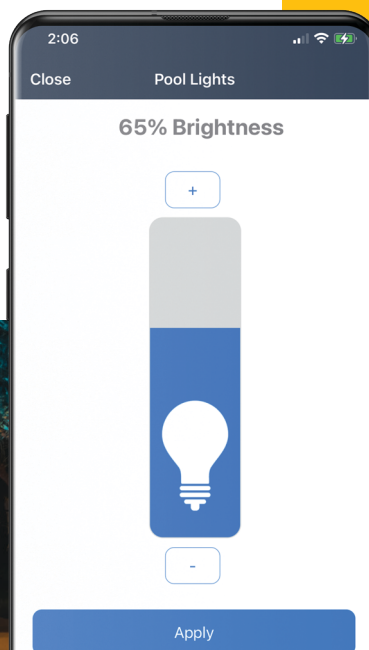

ENDLESS COLORS.

Why be limited to a list of primary colors when a full palette of colors is at your disposal. Whether it's red, blue, coral or chartreuse — Jandy® Infinite WaterColors™ Lights offer unlimited shades to choose from along with ten pre-set colors and five light shows.

COLOR BY NUMBER

Create your own color schemes with zoning technology that enables you to group your lights into four designated zones which can be illuminated by different colors.

MOOD LIGHTING

With Infinite WaterColors you have infinite control of how vibrant your colors shine. Advanced dimming capabilities allow you to tone down the lighting or boost the brightness without sacrificing visibility.