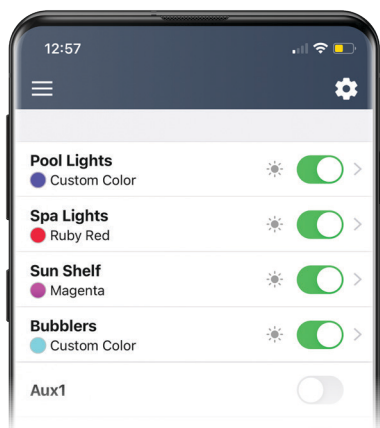

Jandy®

PLAY IN Tangerine

FUN IN Fuchsia

SPLASH IN Sapphire

RELAX IN Lavender

INFINITE
WATER
COLORS
LED LIGHTS

PICK YOUR PALETTE

Personalize your pool with lighting that reflects your style, your mood, your individuality. Jandy® Infinite WaterColors™ Lights offer endless color options—because pre-set color selections shouldn't hold you back when creating the perfect ambiance for your pool.

ENDLESS COLORS.

Why be limited to a list of primary colors when a full palette of colors is at your disposal. Whether it's red, blue, coral or chartreuse — Jandy® Infinite WaterColors™ Lights offer unlimited shades to choose from along with ten pre-set colors and five light shows.

COLOR BY NUMBER

Create your own color schemes with zoning technology that enables you to group your lights into four designated zones which can be illuminated by different colors.

MOOD LIGHTING

With Infinite WaterColors you have infinite control of how vibrant your colors shine. Advanced dimming capabilities allow you to tone down the lighting or boost the brightness without sacrificing visibility.