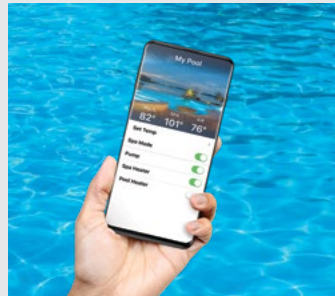

SHEER ARC CASCADE

THE JET SERIES

Deck Jets add excitement and fun to your pool and spa experience. They create a beautiful shimmering arc of water that cascades gently from your pool deck into your pool or spa. The Deck Jets can be installed in almost any combination and adjusted 360 degrees, allowing for infinite combinations of dazzling effects.

DECK JET

LAMINAR JETS WITH LED

MINIJET®

LIGHTED BUBBLER

The Lighted Bubbler has the ability to synchronize with the colors in the rest of the pool, adding significantly to the visual experience while the soft, bubbling sound provides a soothing atmosphere.

WHERE POOLS MEET TECHNOLOGY

iAquaLink® allows you to control your pool anytime, anywhere. Using our free app for your smart phone or web-connected device, you can control all the elements of your pool or pool/spa system, including waterfalls, spillovers, and laminar jets, even when you're on the go.