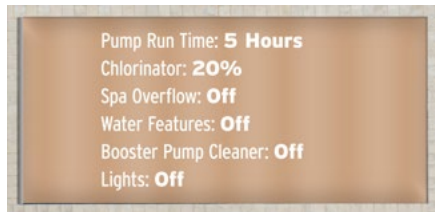

POOL COVER CLOSED

AquaLink®

AUTOMATION INTEGRATION

When using Cover-Pools' Auto-Shutoff Interface Board and Jandy's AquaLink control system, pool cover owners can control other pool features based on the position of their cover.

For example, when the cover is closed, AquaLink can automatically deactivate any lights and water features, limit chlorine output and reduce pump run time, saving up to 50% of energy and chemical use.