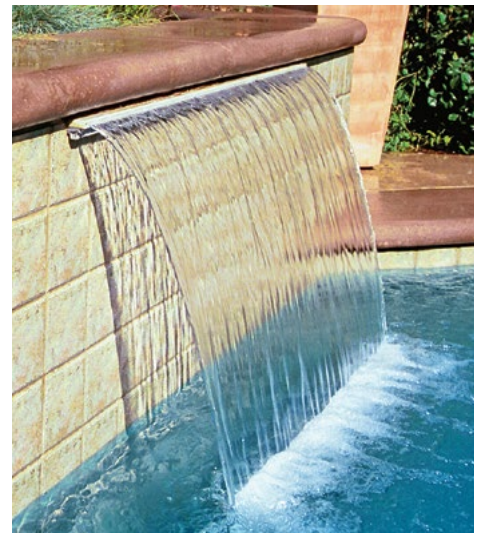

SHEER DESCENT CASCADE