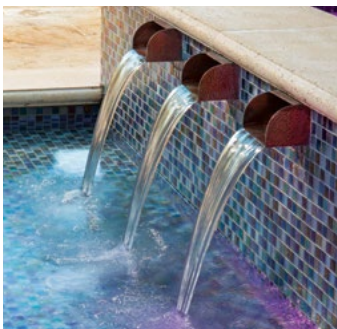

Relax and unwind to the rhythmic rush of elegant and modern waterfall perched atop your pool deck like a sculptural stainless-steel spout.

AURA

ESCALA

CAMBRÉ

MODERNO

WATER SCUPPERS

Grand Effects® Water Scuppers come with a rich oil-rubbed finish. They are easy to install and provide an elegant stream of water.