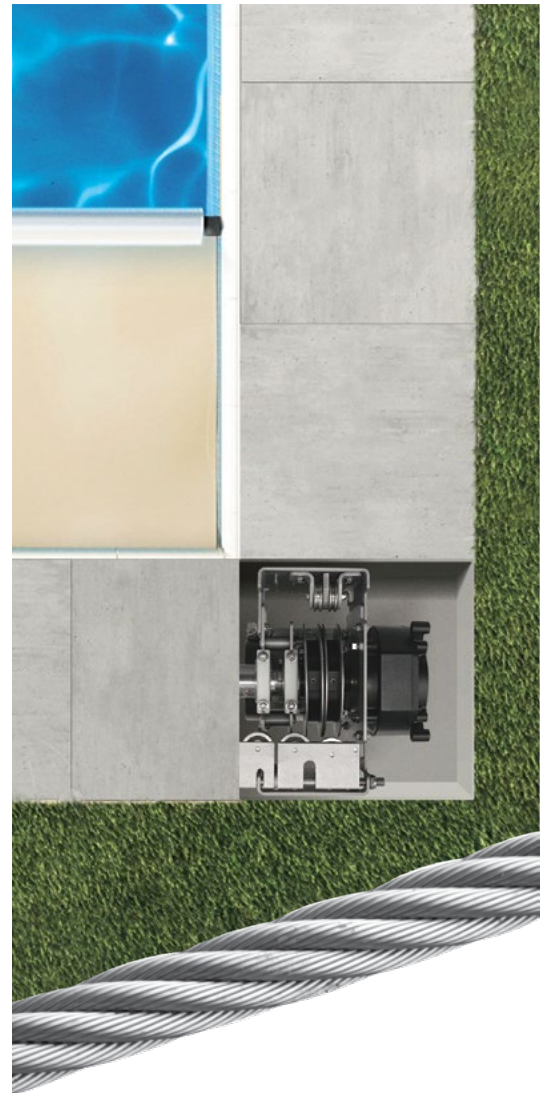

DURABILITY

High-strength stainless steel cable offers superior durability in a smaller footprint. Stainless steel cable doesn't shrink or stretch like traditional rope so it virtually eliminates service calls due to misaligned covers.