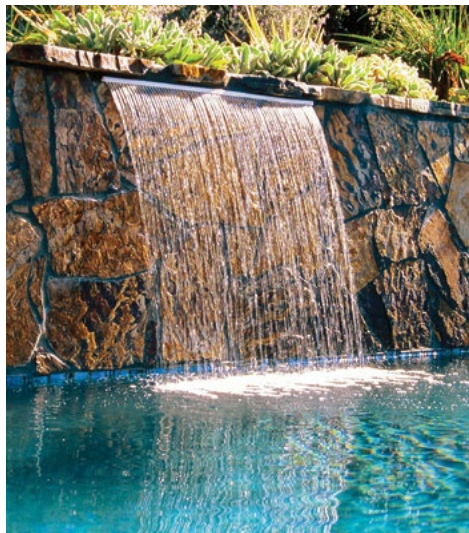

SHEER DESCENT RAIN