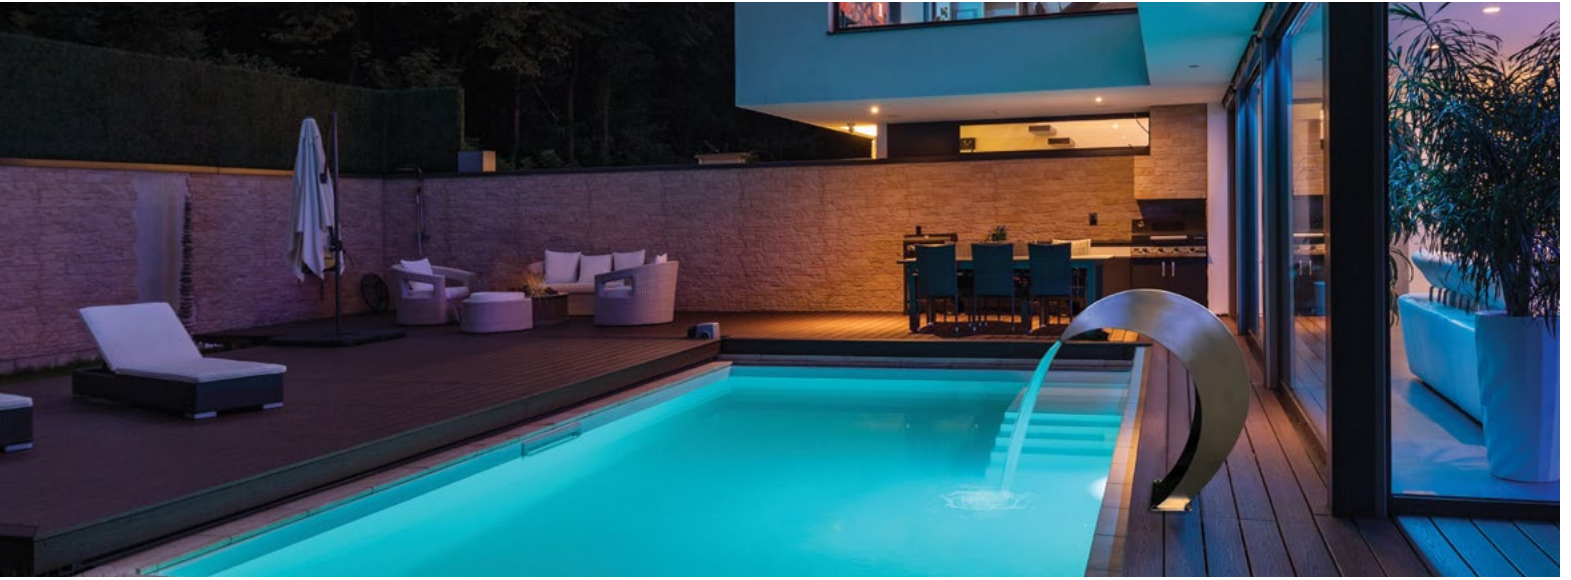

WATER FEATURES

Transform your backyard into a peaceful oasis accented by the soothing serenade of running water with water bowls, waterfalls, and scuppers, from which an elegant sheet of water flows.

FREE STANDING DECK-MOUNT WATERFALLS

Relax and unwind to the rhythmic rush of elegant and modern waterfall perched atop your pool deck like a sculptural stainless-steel spout.

AURA

ESCALA

CAMBRÉ

MODERNO

WATER SCUPPERS

Grand Effects® Water Scuppers come with a rich oil-rubbed finish. They are easy to install and provide an elegant stream of water.