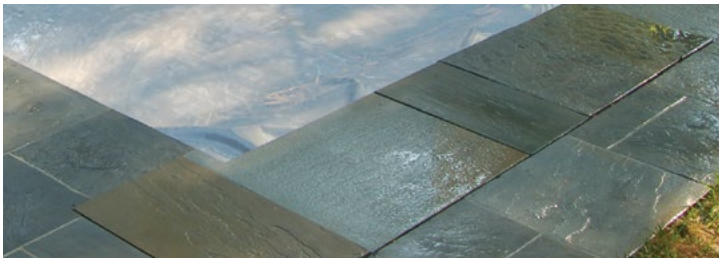

FLUSH-MOUNT LID

Our flush-mount lid is a walk-on lid that completely covers a recessed pool cover mechanism while remaining even with the surface of the deck.

FLAT BEZEL™ LID

Designed for Underside track systems, the flat Bezel lid gives step-on strength with a more streamlined appearance and beveled edges.

TILTED BEZEL LID / STEPPED BEZEL LID

The tilted or stepped (shown) Bezel lid for Universal track systems features step-on strength with a narrow tilt or low-profile rise to accommodate the track. It also has beveled edges.