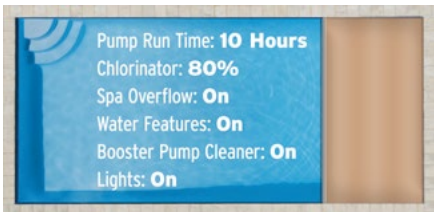

MOTOR AND MECHANISM

Only automatic pool cover manufacturer offering high strength stainless steel cable and traditional rope

Create a more seamless pool or spa design with the T4™ line of durable and compact mechanisms and motors. The latest T4 Versa and T4 Spa feature a space-saving offset motor design requiring only a 14-inch or 11-inch motor side box length, respectively, to fit under standard 14-inch coping.

POOL COVER OPEN