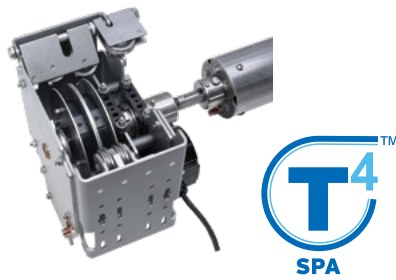

Create a more seamless pool or spa design with the T4™ line of durable and compact mechanisms and motors. The latest T4 Versa and T4 Spa feature a space-saving offset motor design requiring only a 14-inch or 11-inch motor side box length, respectively, to fit under standard 14-inch coping.