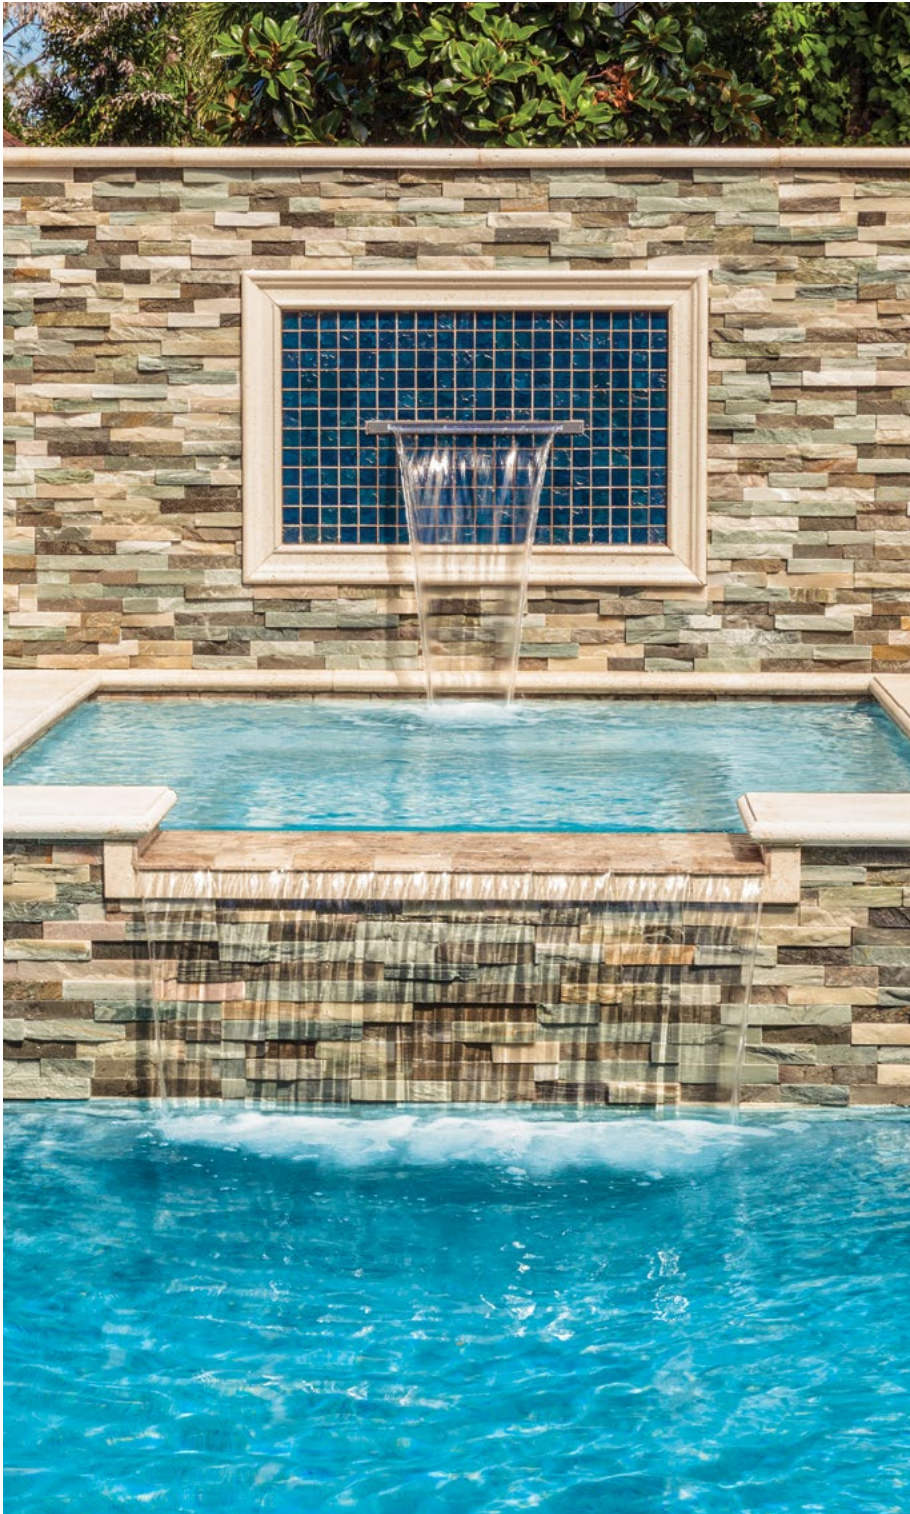

SHEER ARC™ SERIES

Arc waterfalls project up at 45 degrees and then naturally arc and descend to the pool surface. Sheer Arc waterfalls can be positioned just above the waterline, making it perfect for vinyl liner pools. This feature is available in Sheer Arc Cascade.