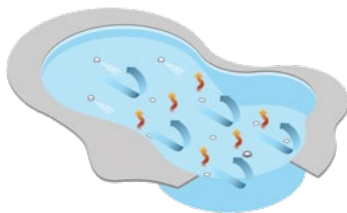

*Results may vary based on pool design.

Superior Circulation

Most pools circulate water from surface inlets, resulting in the loss or uneven distribution of valuable chemicals, heat and filtered water. Poor circulation can also contribute to algae and bacteria growth. A Jandy In-Floor system prevents this by automatically distributing chemicals, heat and clean water throughout the entire pool.

Maximum Cleaning Coverage

Jandy In-Floor cleaning heads rotate through an industry-most 18 positions in a full 360° efficiently ridding the pool of debris ensuring complete and reliable coverage.

Saves Energy and Money