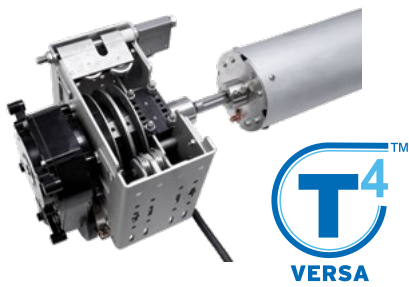

Create a more seamless pool or spa design with the T4™ line of durable and compact mechanisms and motors. The latest T4 Versa and T4 Spa feature a space-saving offset motor design requiring only a 14-inch or 11-inch motor side box length, respectively, to fit under standard 14-inch coping.