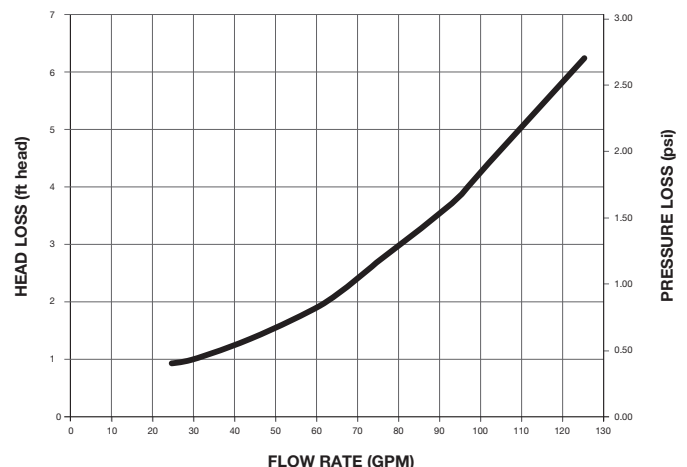

PERFORMANCE

CS Filter Head Loss Curve

Jandy.com | 1.800.822.7933

©2018 Zodiac Pool Systems LLC. All rights reserved. ZODIAC® is a registered trademark of Zodiac International, S.A.S.U., used under license. All other trademarks are the property of their respective owners. SL6256 RevC 0618