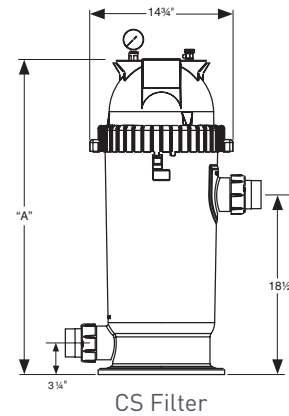

The CS Filters utilize single element cartridges designed to provide the same great filtration as the CV and CL Models, but in a more compact body. The cartridges on the CS are easily removed, making it simple to clean and care for. Available in 100, 150, 200, and 250 square foot models.

- Compact body designed to easily fit into small areas
- Compatible with the Jandy Versa Plumb® System
- High-impact, corrosion and UV resistant, thermoplastic tank body
- Pressure gauge with clean/dirty indicator that makes it easy to assess filter condition
- Ergonomic, easy grip handles for ease of service
- Includes 2" x 2 1/2" universal unions
- Extra large 2" drain port for easy cleaning of debris

DIMENSIONS

SPECIFICATIONS

| Model Number | CS100 | CS150 | CS200 | CS250 |
|--------------------------------|---------|---------|---------|---------|
| Filter Area (ft ²) | 100 | 150 | 200 | 250 |
| Normal Start Up PSI | 6-15 | 6-15 | 6-15 | 6-15 |
| Max Working PSI | 50 | 50 | 50 | 50 |
| Cartridges Required | 1 | 1 | 1 | 1 |
| Shipping Weight (lbs.) | 28 | 28 | 28 | 28 |
| Height - Dimension "A" | 32 3/8" | 32 3/8" | 42 1/2" | 42 1/2" |