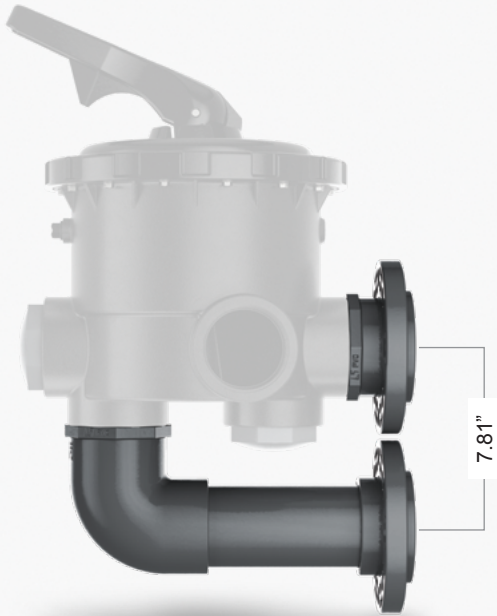

JANDY COMMERCIAL 3" MULTI-PORT VALVE

**Durable and dependable performance
for pool filtration systems**

- 7-position valves with smooth lever action
- Durable, commercial-grade, glass-filled ABS construction
- NSF-50 listed
- Universal-mount threaded port fittings for maximum installation flexibility
- Optional 3" ANSI flanged plumbing kit compatible to mount directly to Jandy SFSM or Pentair® TR filters

**3" Multiport Valve
Pressure Loss (psi)**

SKU TABLE [FPO]

Part No.	Description	Filter Connections	External Plumbing Connections	Pressure Rating
BWVL-MPV-3U	Jandy 3" Commercial Multiport Valve, Universal	3" FIP	3" FIP	50 psi
BWVL-MPV-PK	Jandy 3" Commercial Multiport Valve 3" Flange Plumbing Kit			

BWVL-MPV-3U

BWVL-MPV-PK Optional Plumbing Kit

MEASURED DRAWINGS

TOP VIEW

BOTTOM VIEW

BACK VIEW

LEFT VIEW

FRONT VIEW