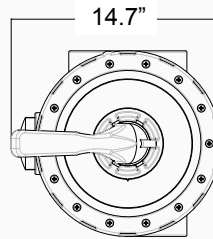

**3" Multiport Valve
Pressure Loss (psi)**

SKU TABLE [FPO]

Part No.	Description	Filter Connections	External Plumbing Connections	Pressure Rating
BWVL-MPV-3U	Jandy 3" Commercial Multiport Valve, Universal	3" FIP	3" FIP	50 psi
BWVL-MPV-PK	Jandy 3" Commercial Multiport Valve 3" Flange Plumbing Kit			

BWVL-MPV-3U

BWVL-MPV-PK Optional Plumbing Kit

MEASURED DRAWINGS

TOP VIEW

BOTTOM VIEW

BACK VIEW

LEFT VIEW

FRONT VIEW