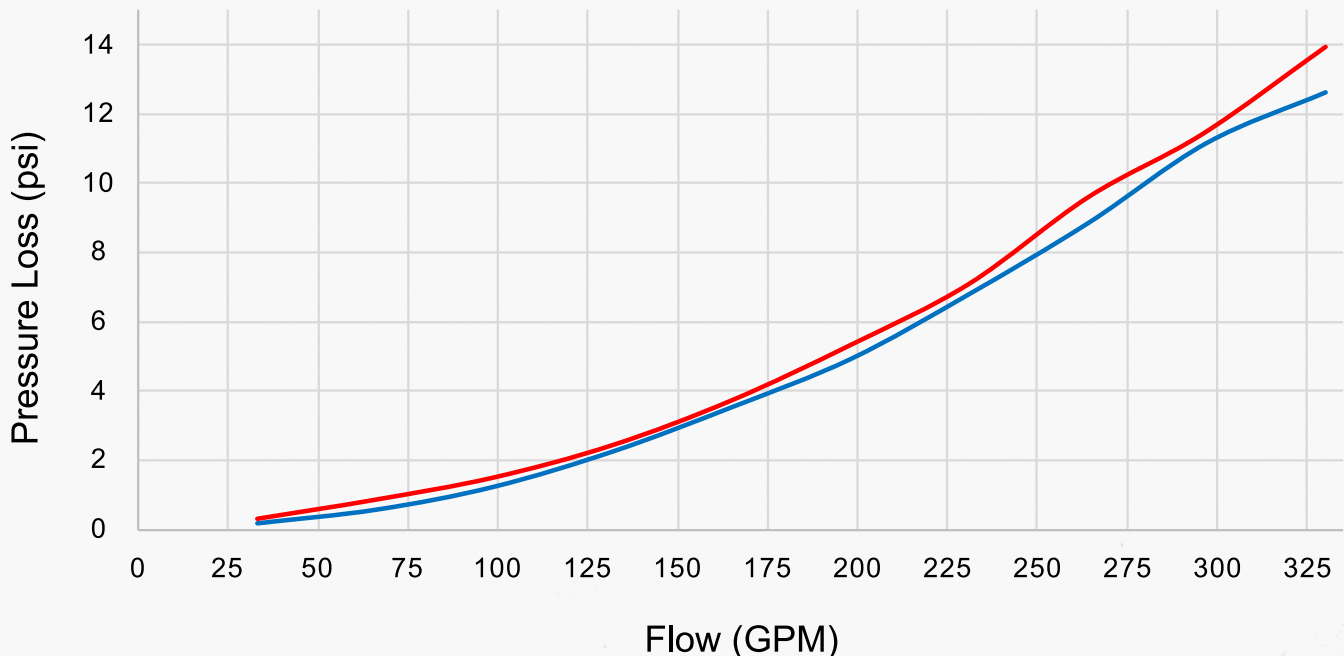

**3" Multiport Valve
Pressure Loss (psi)**