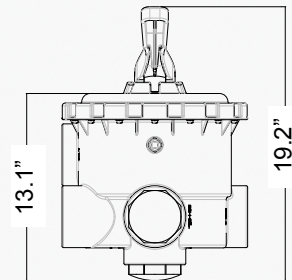

BWVL-MPV-3U

BWVL-MPV-PK Optional Plumbing Kit

MEASURED DRAWINGS

TOP VIEW

BOTTOM VIEW

BACK VIEW

LEFT VIEW

FRONT VIEW