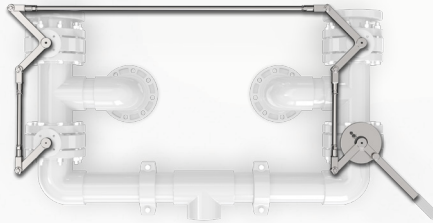

Jandy Pre-Plumbed Manifolds for SFHT Filters

Engineered for Optimal Flow and Efficiency for Commercial Pool Systems

Save time and effort with Jandy pre-plumbed manifolds for SFHT commercial filters — specifically designed to maximize flow on our top-plumbed horizontal filters

- Specifically designed to fit Jandy SFHT horizontal filters
- Field-configurable for left or right plumbing
- 4-, 5-, and 7-valve models to cover single or multiple tanks
- Includes heavy-duty Cepex butterfly valves
- ANSI-150 flanged connections
- Linkage kits included

Standard ANSI-150 Flange Connections

Linkage Kits Pre-Assembled

Includes Superior Quality Cepex Valves

PLUMBING KIT MODELS

SFHT Filter Model	1 Tank	2 Tanks	3 Tanks
SFHT3461	JMANH13461	JMANH23461	JMANH33461
SFHT3472	JMANH13472	JMANH23472	JMANH33472
SFHT3484	JMANH13484		
SFHT4272	JMANH14272	JMANH24272	JMANH34272
SFHT4284	JMANH14284		
SFHT4296	JMANH14296		

Single Tank Systems

Part No.	Description	Filter Conn	Plumbing Conn	# Valves Total	Subassemblies on Pallet	Linkage Included?
JMANH13461	Plumbing Manifold Kit, SFHT3461 Flanged, 1 Tank	4" Flange	4" Flange	4	1	Yes
JMANH13472	Plumbing Manifold Kit, SFHT3472 Flanged, 1 Tank	6" Flange	6" Flange	4	1	Yes
JMANH13484	Plumbing Manifold Kit, SFHT3484 Flanged, 1 Tank	6" Flange	6" Flange	4	1	Yes
JMANH14272	Plumbing Manifold Kit, SFHT4272 Flanged, 1 Tank	6" Flange	6" Flange	4	1	Yes
JMANH14284	Plumbing Manifold Kit, SFHT4284 Flanged, 1 Tank	6" Flange	6" Flange	4	1	Yes
JMANH14296	Plumbing Manifold Kit, SFHT4296 Flanged, 1 Tank	6" Flange	6" Flange	4	1	Yes