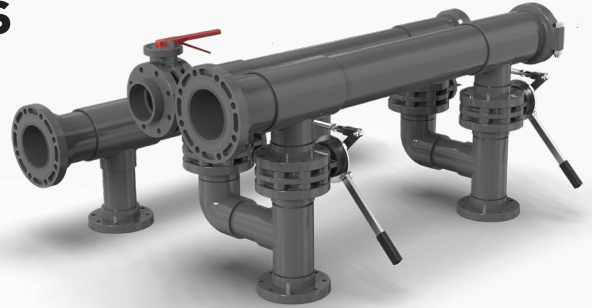

Jandy Pre-Plumbed Manifolds for SFHT Filters

Engineered for Optimal Flow and Efficiency for Commercial Pool Systems

Save time and effort with Jandy pre-plumbed manifolds for SFHT commercial filters — specifically designed to maximize flow on our top-plumbed horizontal filters

- Specifically designed to fit Jandy SFHT horizontal filters
- Field-configurable for left or right plumbing
- 4-, 5-, and 7-valve models to cover single or multiple tanks
- Includes heavy-duty Cepex butterfly valves
- ANSI-150 flanged connections
- Linkage kits included

Standard ANSI-150 Flange Connections

Linkage Kits Pre-Assembled

Includes Superior Quality Cepex Valves

PLUMBING KIT MODELS

SFHT Filter Model	1 Tank	2 Tanks	3 Tanks
SFHT3461	JMANH13461	JMANH23461	JMANH33461
SFHT3472	JMANH13472	JMANH23472	JMANH33472
SFHT3484	JMANH13484		
SFHT4272	JMANH14272	JMANH24272	JMANH34272
SFHT4284	JMANH14284		
SFHT4296	JMANH14296		

Single Tank Systems

Part No.	Description	Filter Conn	Plumbing Conn	# Valves Total	Subassemblies on Pallet	Linkage Included?
JMANH13461	Plumbing Manifold Kit, SFHT3461 Flanged, 1 Tank	4" Flange	4" Flange	4	1	Yes
JMANH13472	Plumbing Manifold Kit, SFHT3472 Flanged, 1 Tank	6" Flange	6" Flange	4	1	Yes
JMANH13484	Plumbing Manifold Kit, SFHT3484 Flanged, 1 Tank	6" Flange	6" Flange	4	1	Yes
JMANH14272	Plumbing Manifold Kit, SFHT4272 Flanged, 1 Tank	6" Flange	6" Flange	4	1	Yes
JMANH14284	Plumbing Manifold Kit, SFHT4284 Flanged, 1 Tank	6" Flange	6" Flange	4	1	Yes
JMANH14296	Plumbing Manifold Kit, SFHT4296 Flanged, 1 Tank	6" Flange	6" Flange	4	1	Yes