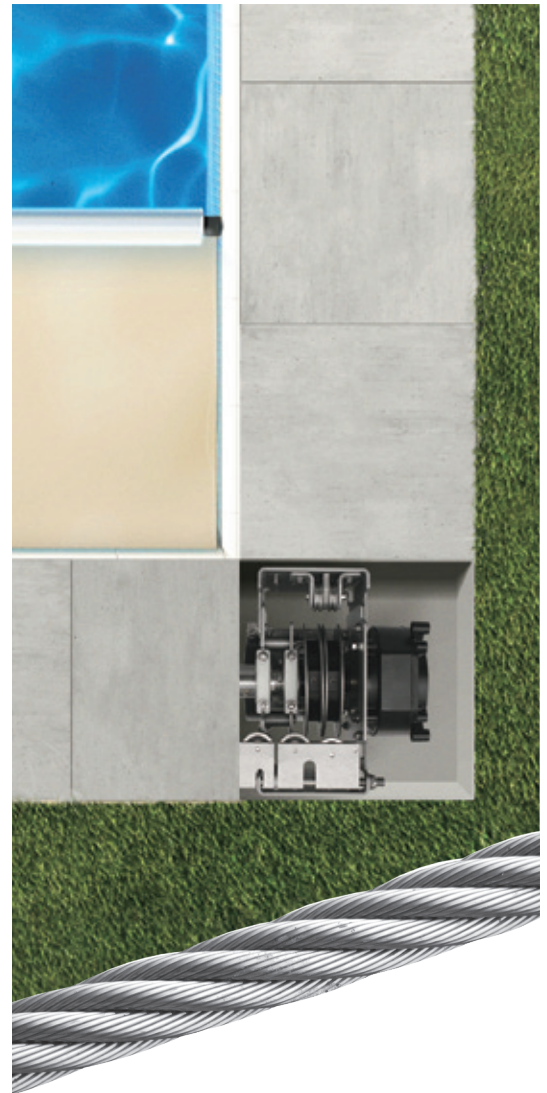

MOTOR AND MECHANISM

Only automatic pool cover manufacturer offering high strength stainless steel cable and traditional rope

Create a more seamless pool or spa design with the T4™ line of durable and compact mechanisms and motors. The latest T4 Versa and T4 Spa feature a space-saving offset motor design requiring only a 14-inch or 11-inch motor side box length, respectively, to fit under standard 14-inch coping.

POOL COVER OPEN