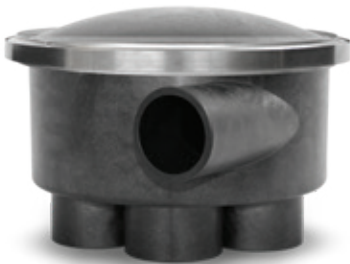

LIGHT BLUE*

*Tan and Light Blue are only available for 2 1/2" Collars. Dark Blue is available only for vinyl pools. White is available for use in vinyl pools.

NOZZLES

MINI

STEP AND BENCH

FLOW ADJUST

STANDARD

FLOW PLUS

HIGH FLOW

VALVES

POWERHOUSE 8-PORT VALVE

This high-efficiency 8-port valve boosts pool cleaning capacity to a level that no competitor can touch. Perfect for larger pools, this valve is the only electronic 8-port valve on the market. No other valve provides customizable run times, quicker cleaning and less energy use.

JANDY® REVOLUTION™ 6-PORT VALVE

The Revolution 6-port valve is the most efficient and easiest to service hydraulic valve we have ever built! The industry-exclusive shifting mechanism, we call QuickFlow™, maximizes the time of full cleaning pressure to each zone more efficiently than any hydraulic valve we have tested. A one-piece gear cassette also makes the valve easier than ever to service and maintain.