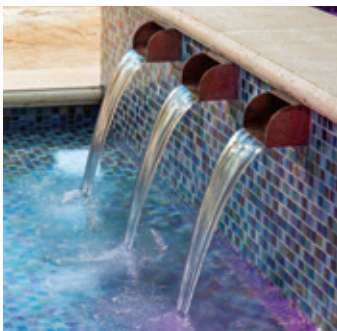

Relax and unwind to the rhythmic rush of elegant and modern waterfall perched atop your pool deck like a sculptural stainless-steel spout.

AURA

ESCALA

CAMBRÉ

MODERNO

WATER SCUPPERS

Grand Effects® Water Scuppers come with a rich oil-rubbed finish. They are easy to install and provide an elegant stream of water.