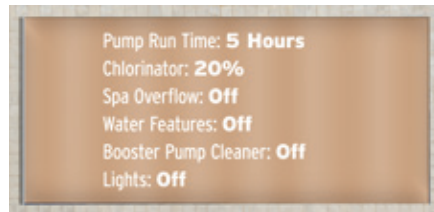

POOL COVER CLOSED

AquaLink®

AUTOMATION INTEGRATION

When using Cover-Pools' Auto-Shutoff Interface Board and Jandy's AquaLink control system, pool cover owners can control other pool features based on the position of their cover.

For example, when the cover is closed, AquaLink can automatically deactivate any lights and water features, limit chlorine output and reduce pump run time, saving up to 50% of energy and chemical use.

DURABILITY

High-strength stainless steel cable offers superior durability in a smaller footprint. Stainless steel cable doesn't shrink or stretch like traditional rope so it virtually eliminates service calls due to misaligned covers.