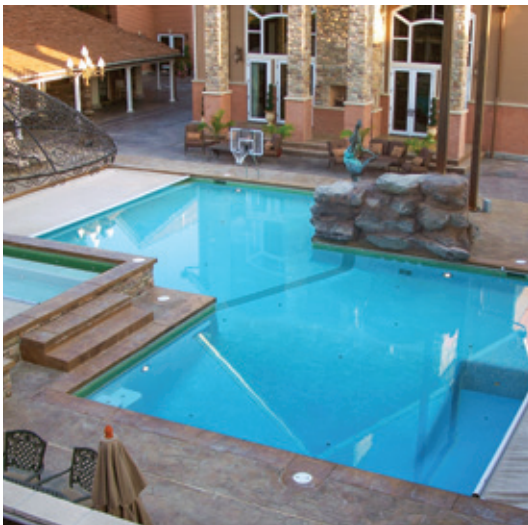

L-SHAPED POOL WITH TWO COVERS AND SPA