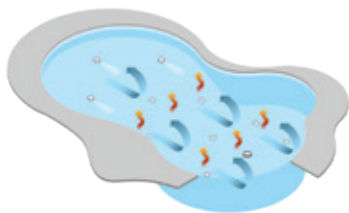

HOW DOES IT WORK?

Water is directed by a Jandy in-floor valve to cleaning heads located strategically throughout your pool.

**CLEANS
99%
OF YOUR POOL***

During each cleaning cycle, a group of heads rises slightly from the floor to project a powerful stream of water that propels debris towards the main drain.

*Results may vary based on pool design.

Superior Circulation

Most pools circulate water from surface inlets, resulting in the loss or uneven distribution of valuable chemicals, heat and filtered water. Poor circulation can also contribute to algae and bacteria growth. A Jandy In-Floor system prevents this by automatically distributing chemicals, heat and clean water throughout the entire pool.

Maximum Cleaning Coverage

Jandy In-Floor cleaning heads rotate 360 degrees using an industry leading 18 positions to avoid cleaning gaps ensuring complete and reliable coverage.

Saves Energy and Money

A Jandy In-Floor system requires less equipment runtime resulting in energy and chemical savings significantly reducing annual maintenance costs. And don't forget to count the time and money you would have to spend purchasing and manually operating a pool broom or a stand-alone pool cleaner.