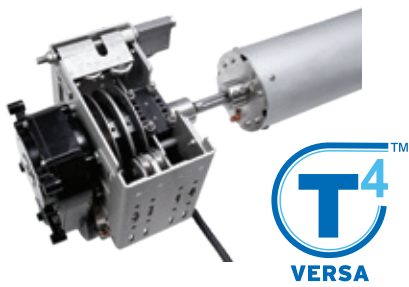

Create a more seamless pool or spa design with the T4™ line of durable and compact mechanisms and motors. The latest T4 Versa and T4 Spa feature a space-saving offset motor design requiring only a 14-inch or 11-inch motor side box length, respectively, to fit under standard 14-inch coping.