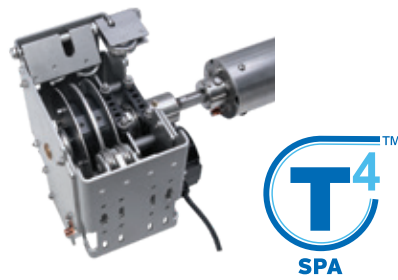

Create a more seamless pool or spa design with the T4™ line of durable and compact mechanisms and motors. The latest T4 Versa and T4 Spa feature a space-saving offset motor design requiring only a 14-inch or 11-inch motor side box length, respectively, to fit under standard 14-inch coping.