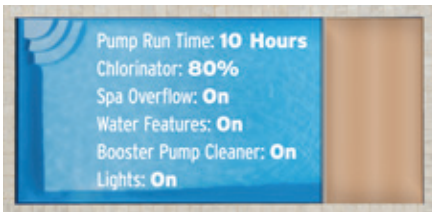

MOTOR AND MECHANISM

Only automatic pool cover manufacturer offering high strength stainless steel cable and traditional rope

Create a more seamless pool or spa design with the T4™ line of durable and compact mechanisms and motors. The latest T4 Versa and T4 Spa feature a space-saving offset motor design requiring only a 14-inch or 11-inch motor side box length, respectively, to fit under standard 14-inch coping.

POOL COVER OPEN