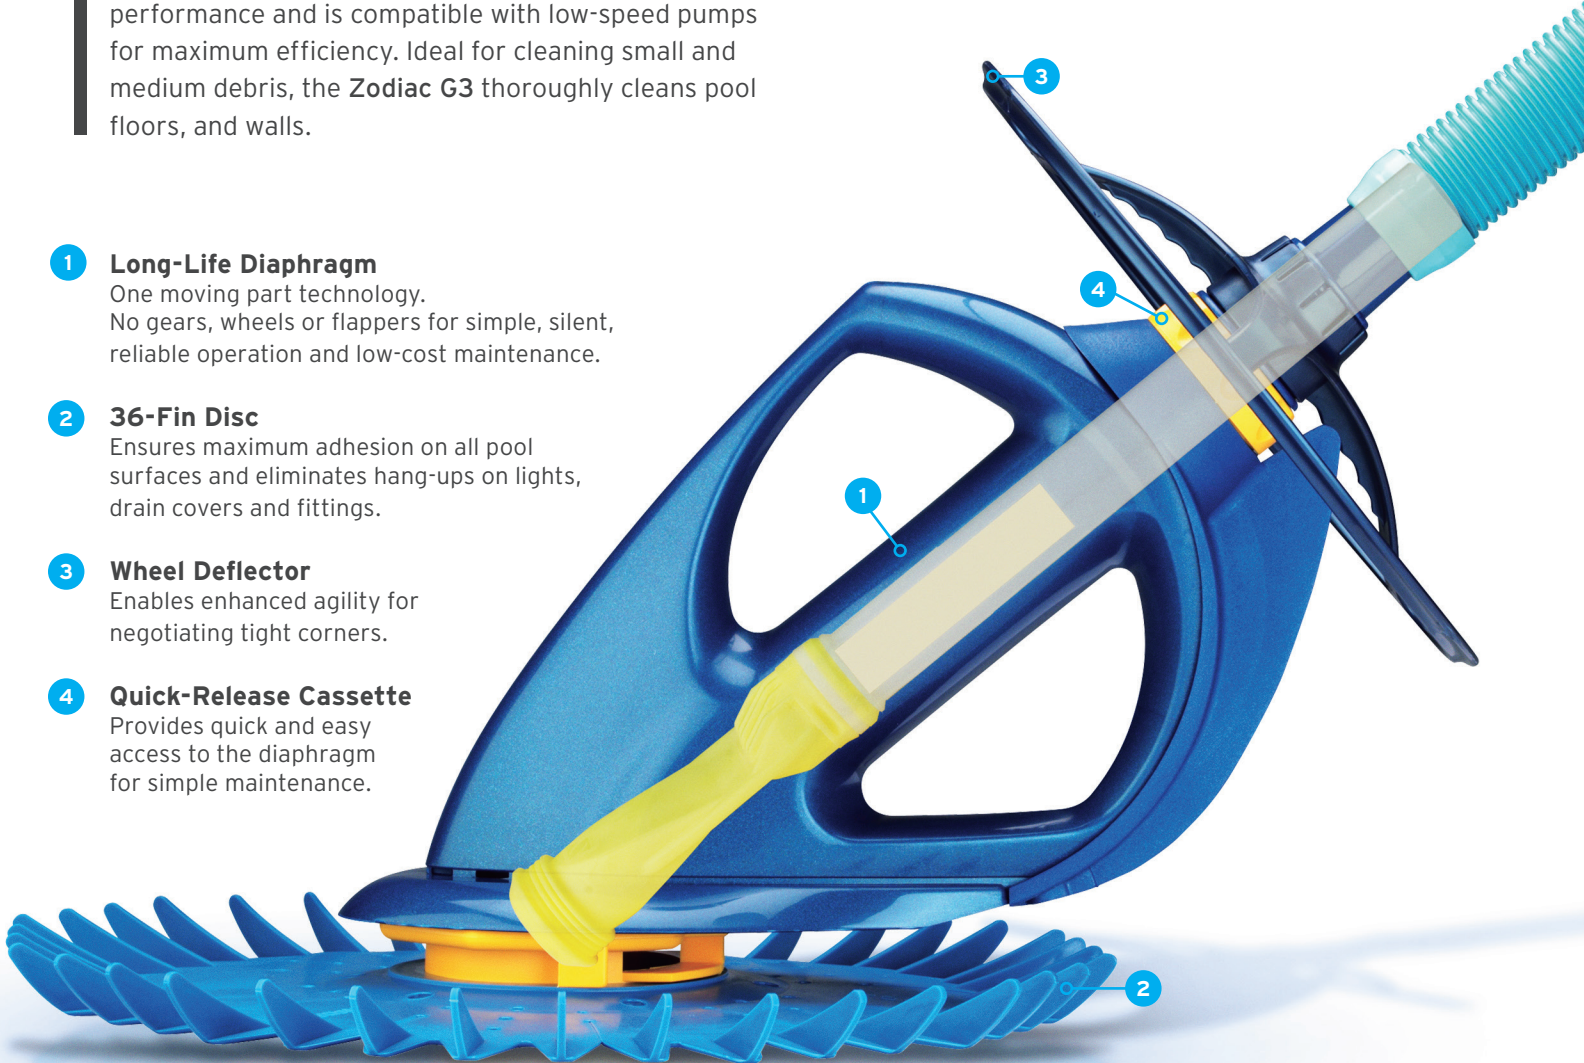

G3™

The Zodiac® G3 pool cleaner delivers powerful cleaning performance and is compatible with low-speed pumps for maximum efficiency. Ideal for cleaning small and medium debris, the Zodiac G3 thoroughly cleans pool floors, and walls.

1 Long-Life Diaphragm

One moving part technology. No gears, wheels or flappers for simple, silent, reliable operation and low-cost maintenance.

2 36-Fin Disc

Ensures maximum adhesion on all pool surfaces and eliminates hang-ups on lights, drain covers and fittings.

3 Wheel Deflector

Enables enhanced agility for negotiating tight corners.

4 Quick-Release Cassette

Provides quick and easy access to the diaphragm for simple maintenance.

Low-Flow Pump Compatible

Works with any single-, two-speed or variable-speed pump.

Long-Life Hoses

Includes durable, scuff resistant hoses that are suitable for all pool surfaces.

Flow Keeper™ Valve

Automatically regulates water flow, ensuring peak performance, even with low-speed pumps.