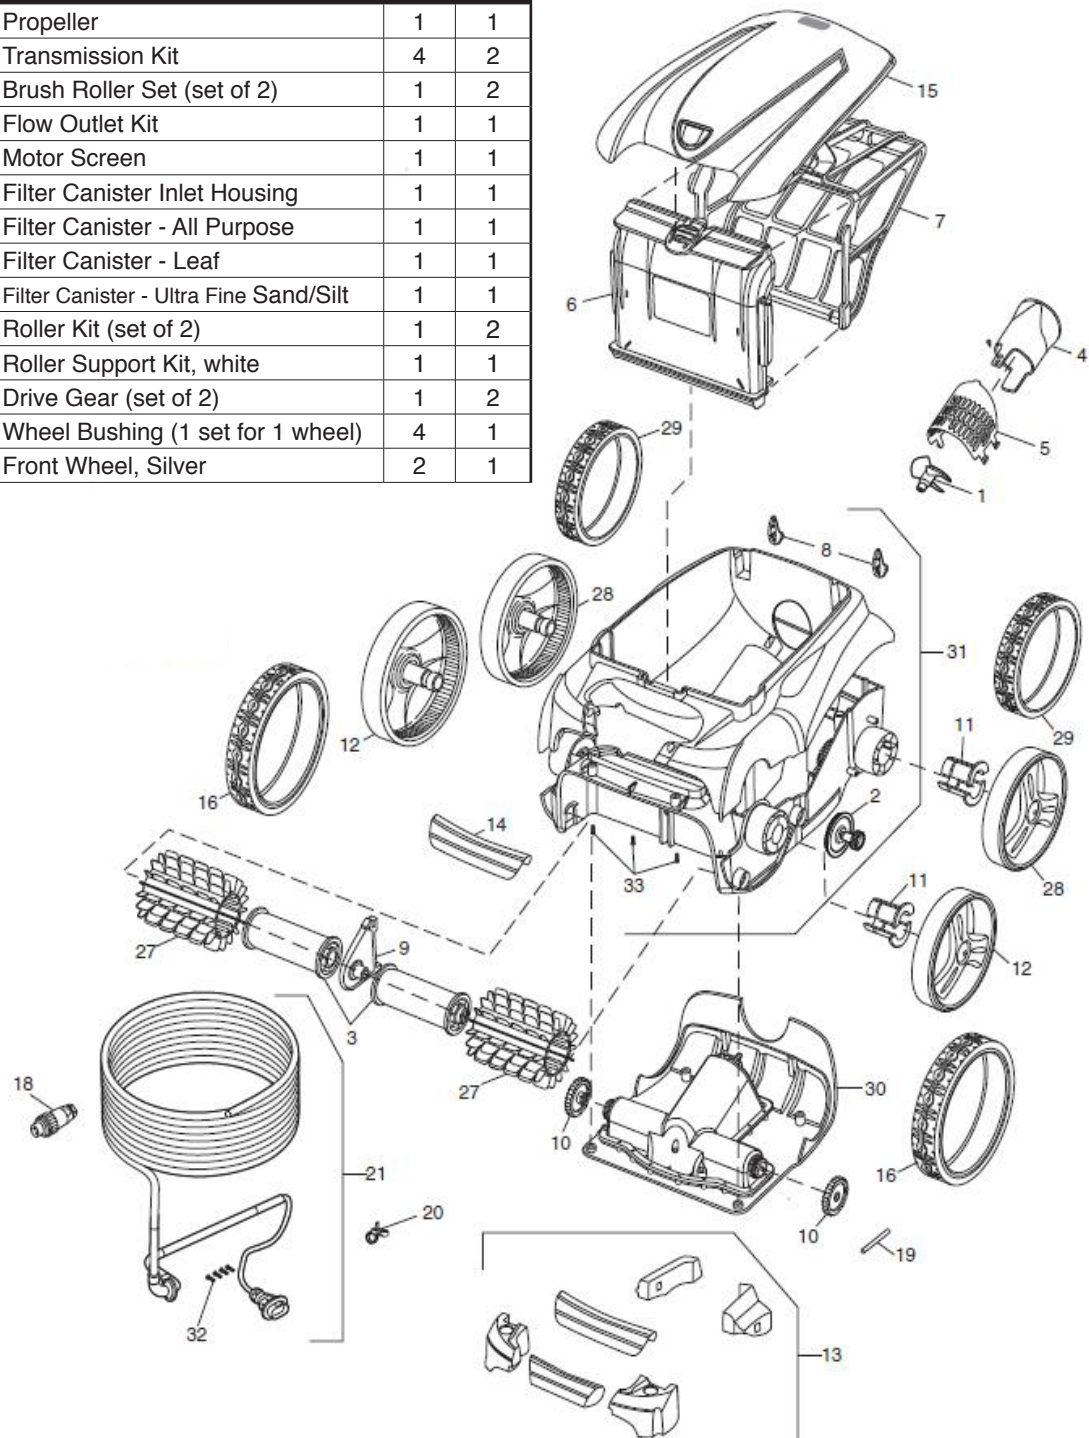

Zodiac® 3000WD Parts

Key No.	Part No.	Description	Pieces in Model	Pieces per Part No.
1	R0517000	Propeller	1	1
2	R0517200	Transmission Kit	4	2
3	R0517400	Brush Roller Set (set of 2)	1	2
4	R0517500	Flow Outlet Kit	1	1
5	R0517600	Motor Screen	1	1
6	R0517700	Filter Canister Inlet Housing	1	1
7	R0517800	Filter Canister - All Purpose	1	1
7	R0535900	Filter Canister - Leaf	1	1
7	R0535800	Filter Canister - Ultra Fine Sand/Silt	1	1
8	R0518100	Roller Kit (set of 2)	1	2
9	R0518700	Roller Support Kit, white	1	1
10	R0518800	Drive Gear (set of 2)	1	2
11	R0518500	Wheel Bushing (1 set for 1 wheel)	4	1
12	R0529000	Front Wheel, Silver	2	1

Zodiac® 3000WD Parts (cont.)

Key No.	Part No.	Description	Pieces in Model	Pieces per Part No.
13	R0539700	Float Kit	1	Kit
14	R0540400	Handle Grip, blue	1	1
15	R0595900	Hood Kit	1	1
16	R0529300	Front Tire, black	2	1
17	R0588700	Control Unit	1	1
18	R0565600	Floating Cable Plug Kit	1	1
19	R0567800	Motor Block Shaft Pin, 5 pack	1	5
20	R0567900	Floating Cable Clamp Kit, 5 pack	1	5
21	R0516800	Floating Cable	1	1
22	R0564800	Caddy Base	1	1
23	R0564900	Caddy Accessories Kit	1	1
24	R0565000	Caddy Handle	1	1
25	R0565100	Caddy Wheel Kit (set of 2)	1	2
26	R0565200	Caddy Tube Kit	1	Kit
27	R0517300	Brush Kit (set of 2)	2	2
28	R0529100	Rear Wheel, small, silver	2	1
29	R0529400	Rear Tire, black	2	1
30	R0637800	Motor Block - Type A	1	1
31	R0589100	Main Housing (Top & Bottom)	1	1
32	R0608500	Screw M4*16mm (set of 5)	4	5
33	R0516700	Screw M4*12mm (set of 5)	16	5